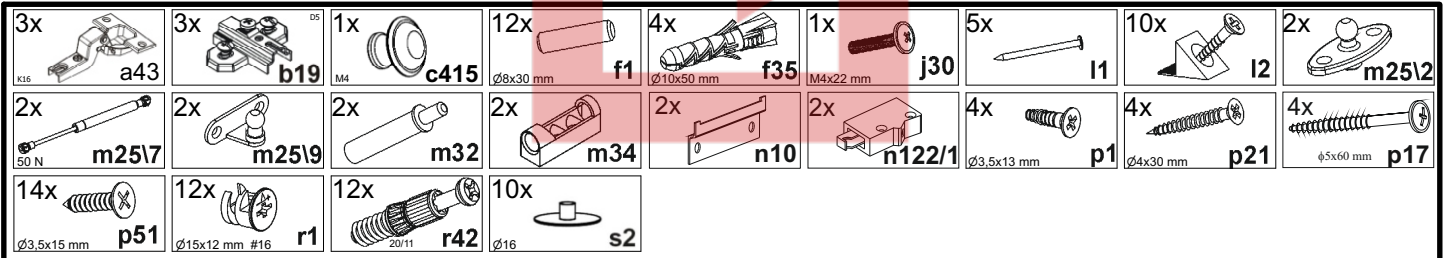

A

PORTO

S322-SFW1W

| A | B | C | D |
|---|-----------|------|----------|
| 1 | S322-019 | 1194 | 320 2/2 |
| 2 | S322-1125 | 345 | 330 1/2 |
| 3 | S322-1126 | 345 | 330 1/2 |
| 4 | S322-1127 | 326 | 226 1/2 |
| 5 | S322-2208 | 1284 | 341 1/2 |
| 6 | S322-3313 | 1200 | 327 1/2 |
| 7 | S322-9924 | 337 | 1210 1/2 |