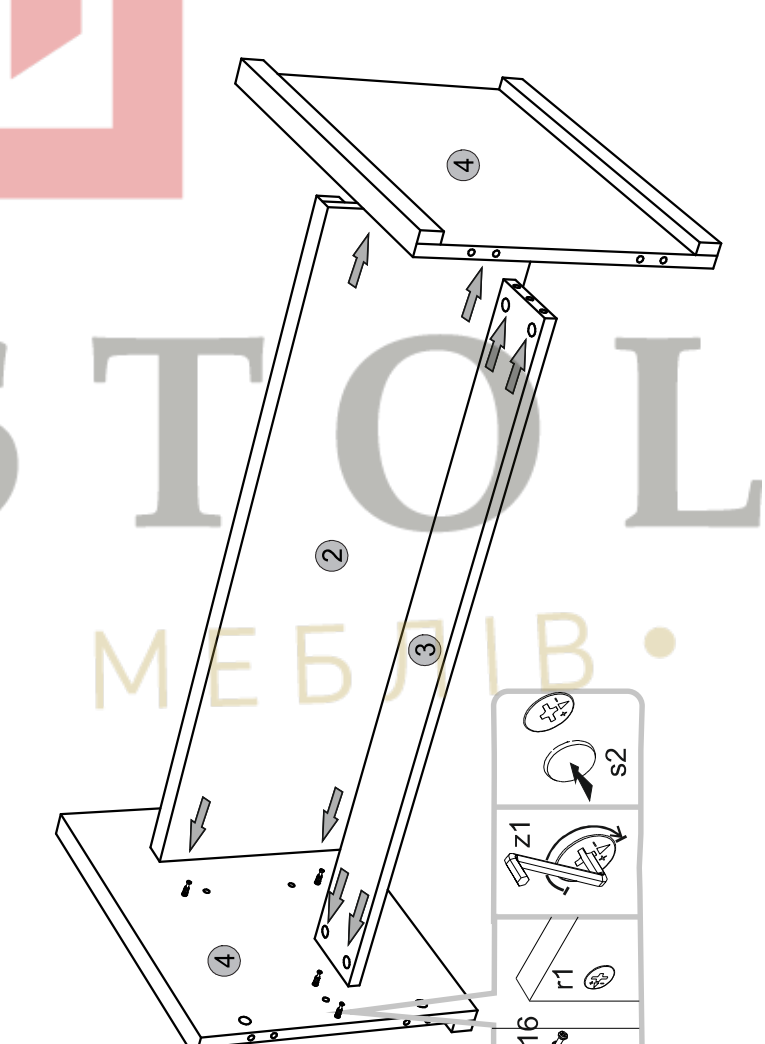

# Instalation manual

NORTON: LAW\_120

Element symbol	Dimensions	Code	Package
1	600 16/32/32	K-202	1/1
2	300 16/32	K-305	1/1
3	100 936	K-401	1/1
4	400 16/32 2	K-108	1/1

1

2

3