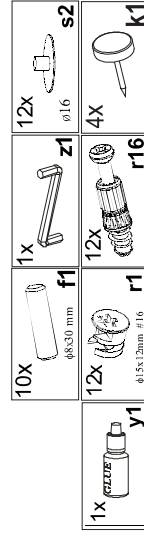

# Instalation manual

NORTON: LAW\_120

Element symbol	Dimensions	Code	Package
1	600 16/32/32	K-202	1/1
2	300 16/32	K-305	1/1
3	100 936	K-401	1/1
4	400 16/32 2	K-108	1/1

1

2

3