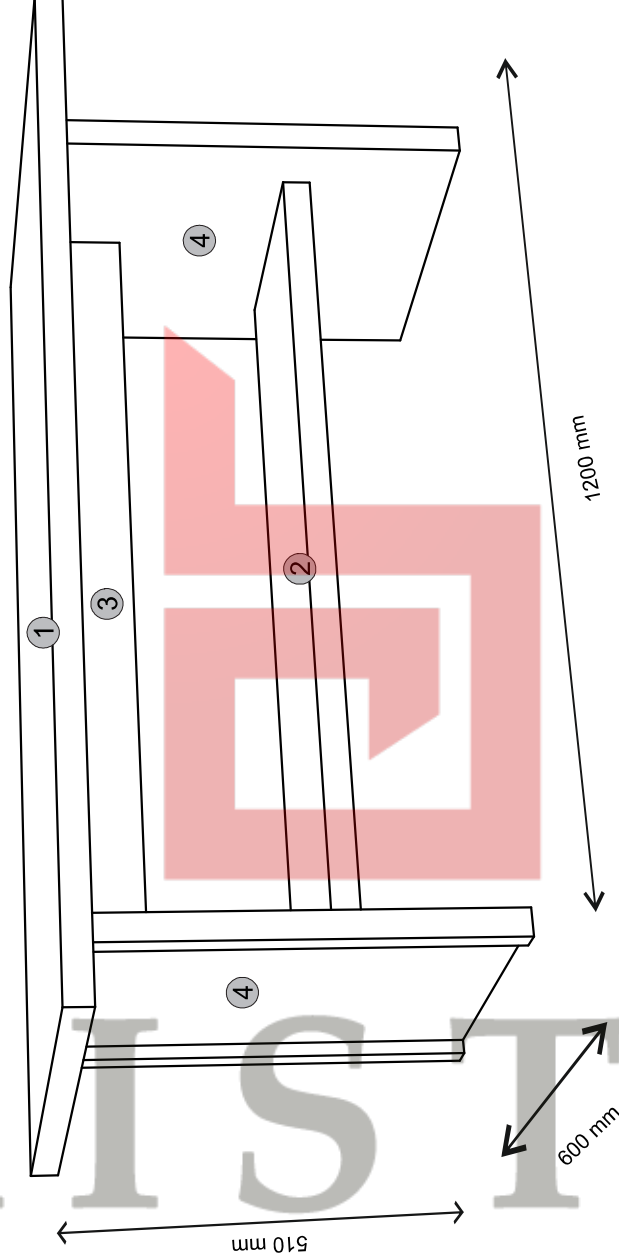

# Instalation manual

NORTON: LAW\_120

Element symbol	Dimensions	Code	Package
1	600 16/32/32	K-202	1/1
2	300 16/32	K-305	1/1
3	100 936	K-401	1/1
4	400 16/32 2	K-108	1/1

1

2

3