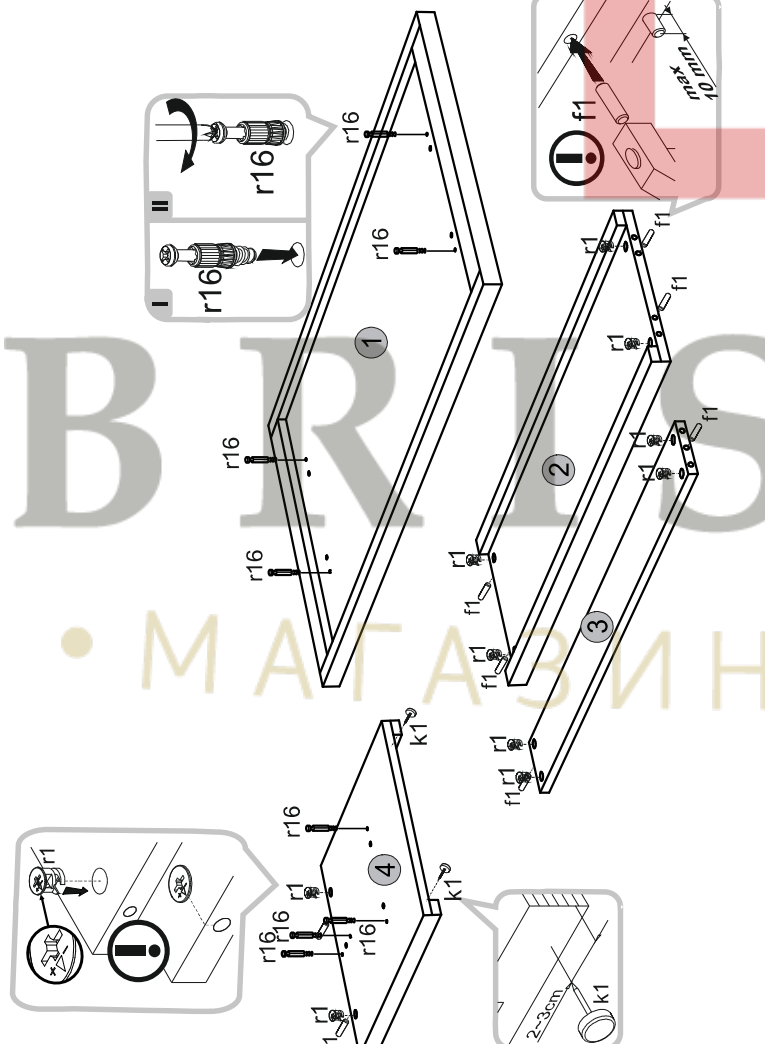

# Instalation manual

NORTON: LAW\_120

Element symbol	Dimensions	Code	Package
1	600 16/32/32	K-202	1/1
2	300 16/32	K-305	1/1
3	100 936	K-401	1/1
4	400 16/32 2	K-108	1/1

1

2

3