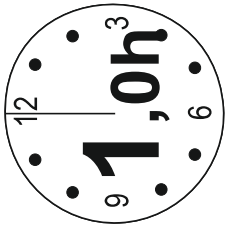

# Instalation manual

NORTON: LAW\_120

Element symbol	Dimensions	Code	Package
1	600 16/32/32	K-202	1/1
2	300 16/32	K-305	1/1
3	100 936	K-401	1/1
4	400 16/32 2	K-108	1/1

1

2

3