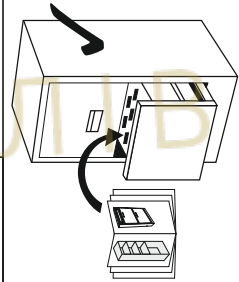

# Instalation manual

NORTON: LAW\_120

Element symbol	Dimensions	Code	Package
1	600 16/32/32	K-202	1/1
2	300 16/32	K-305	1/1
3	100 936	K-401	1/1
4	400 16/32 2	K-108	1/1

1

2

3