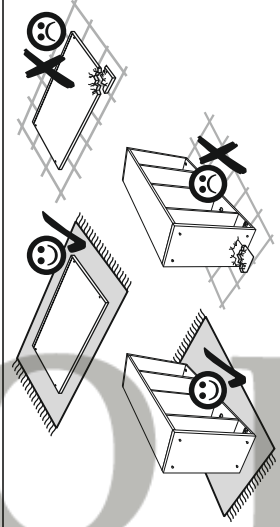

# Instalation manual

NORTON: LAW\_120

Element symbol	Dimensions	Code	Package
1	600 16/32/32	K-202	1/1
2	300 16/32	K-305	1/1
3	100 936	K-401	1/1
4	400 16/32 2	K-108	1/1

1

2

3