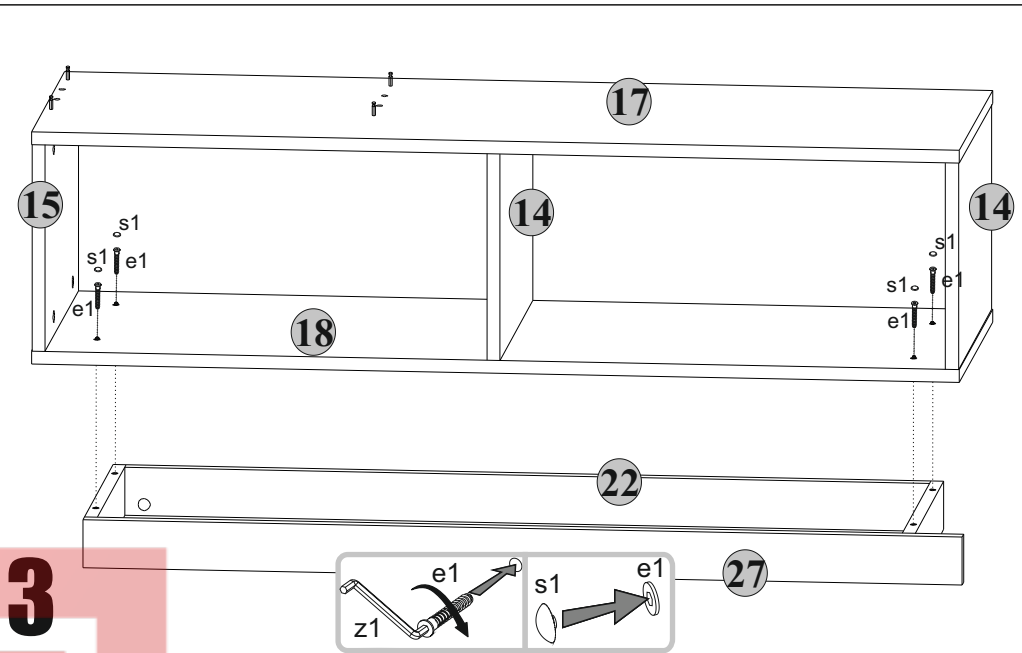

Instalation manual

Model name: **FLOKS**

| Element symbol | Dimensions | Code | Package |
|----------------|------------|-------|---------|
| 1 | 1335x290 | F-101 | 1/3 |
| 2 | 1031x290 | F-102 | 1/3 |
| 3 | 325x290 | F-105 | 1/3 |
| 4 | 291x290 | F-106 | 1/3 |
| 5 | 1662x290 | F-301 | 1/3 |
| 6 | 1662x290 | F-302 | 1/3 |
| 7 | 1295x60 | F-404 | 1/3 |
| 8 | 265x60 | F-406 | 1/3 |
| 9 | 1695x60 | F-407 | 1/3 |
| 10 | 288x1139 | F-001 | 2/3 |
| 11 | 534x337 | F-103 | 2/3 |
| 12 | 534x337 | F-104 | 2/3 |
| 13 | 184x337 | F-107 | 2/3 |
| 14 | 258x389 | F-108 | 2/3 |
| 15 | 258x389 | F-109 | 2/3 |
| 16 | 1134x337 | F-201 | 2/3 |
| 17 | 1145x389 | F-202 | 2/3 |
| 18 | 1145x389 | F-203 | 2/3 |
| 19 | 517x337 | F-303 | 2/3 |
| 20 | 517x337 | F-304 | 2/3 |
| 21 | 382x290 | F-305 | 2/3 |
| 22 | 60x993 | F-401 | 2/3 |
| 23 | 60x337 | F-402 | 2/3 |
| 24 | 60x337 | F-403 | 2/3 |
| 25 | 431x60 | F-405 | 2/3 |
| 26 | 1134x60 | F-408 | 2/3 |
| 27 | 1085x60 | F-409 | 2/3 |
| 28 | 549x60 | F-410 | 2/3 |
| 29 | 284x1137 | F-601 | 2/3 |
| 30 | 1039x408 | F-602 | 2/3 |
| 31 | 312x846 | F-603 | 2/3 |
| 32 | 312x841 | F-604 | 2/3 |

1700x1700x415mm

| | | | | | | |
|----------------|----------------|-------------------|---------------|---------------|---------------|----------------|
| 3x a144 | 3x b119 | 2x c235 | 12x d1 | 4x e1 | 59x f1 | 3x f3 |
| 50x l1 | 10x k1 | 1x n282.02 | 3x n9 | 4x p9 | 6x p21 | 12x p25 |
| 2x p29 | 60x r1 | 60x r16 | 4x s1 | 60x s2 | 1x z1 | |