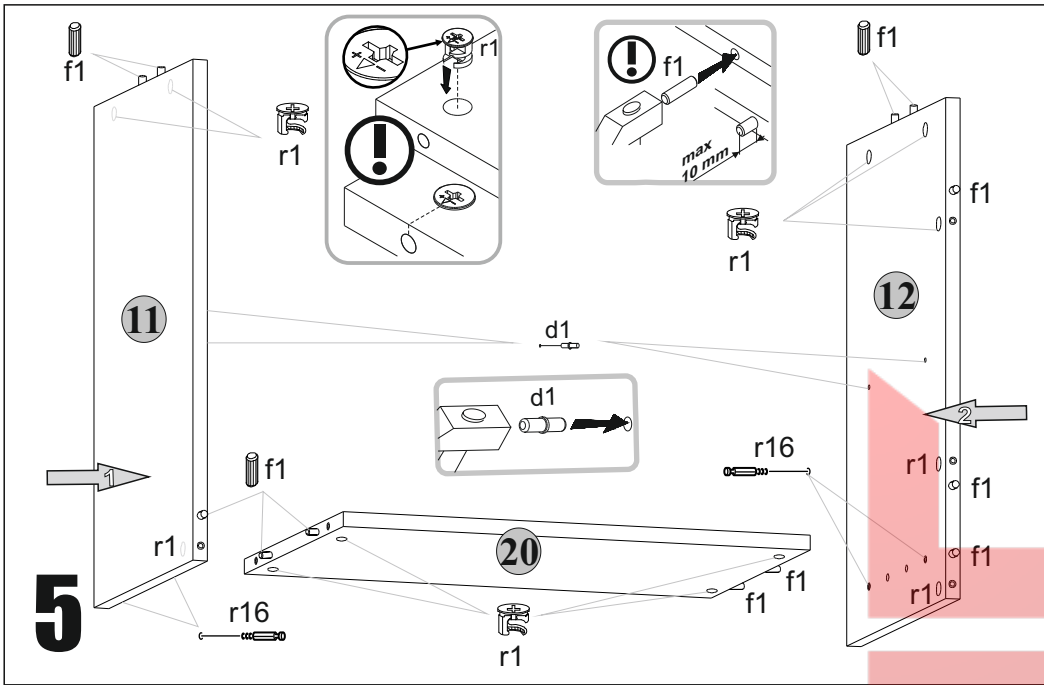

Instalation manual

Model name: **FLOKS**

| Element symbol | Dimensions | Code | Package |
|----------------|------------|-------|---------|
| 1 | 1335x290 | F-101 | 1/3 |
| 2 | 1031x290 | F-102 | 1/3 |
| 3 | 325x290 | F-105 | 1/3 |
| 4 | 291x290 | F-106 | 1/3 |
| 5 | 1662x290 | F-301 | 1/3 |
| 6 | 1662x290 | F-302 | 1/3 |
| 7 | 1295x60 | F-404 | 1/3 |
| 8 | 265x60 | F-406 | 1/3 |
| 9 | 1695x60 | F-407 | 1/3 |
| 10 | 288x1139 | F-001 | 2/3 |
| 11 | 534x337 | F-103 | 2/3 |
| 12 | 534x337 | F-104 | 2/3 |
| 13 | 184x337 | F-107 | 2/3 |
| 14 | 258x389 | F-108 | 2/3 |
| 15 | 258x389 | F-109 | 2/3 |
| 16 | 1134x337 | F-201 | 2/3 |
| 17 | 1145x389 | F-202 | 2/3 |
| 18 | 1145x389 | F-203 | 2/3 |
| 19 | 517x337 | F-303 | 2/3 |
| 20 | 517x337 | F-304 | 2/3 |
| 21 | 382x290 | F-305 | 2/3 |
| 22 | 60x993 | F-401 | 2/3 |
| 23 | 60x337 | F-402 | 2/3 |
| 24 | 60x337 | F-403 | 2/3 |
| 25 | 431x60 | F-405 | 2/3 |
| 26 | 1134x60 | F-408 | 2/3 |
| 27 | 1085x60 | F-409 | 2/3 |
| 28 | 549x60 | F-410 | 2/3 |
| 29 | 284x1137 | F-601 | 2/3 |
| 30 | 1039x408 | F-602 | 2/3 |
| 31 | 312x846 | F-603 | 2/3 |
| 32 | 312x841 | F-604 | 2/3 |

1700x1700x415mm

| | | | | | | |
|----------------|----------------|-------------------|---------------|---------------|---------------|----------------|
| 3x a144 | 3x b119 | 2x c235 | 12x d1 | 4x e1 | 59x f1 | 3x f3 |
| 50x l1 | 10x k1 | 1x n282.02 | 3x n9 | 4x p9 | 6x p21 | 12x p25 |
| 2x p29 | 60x r1 | 60x r16 | 4x s1 | 60x s2 | 1x z1 | |