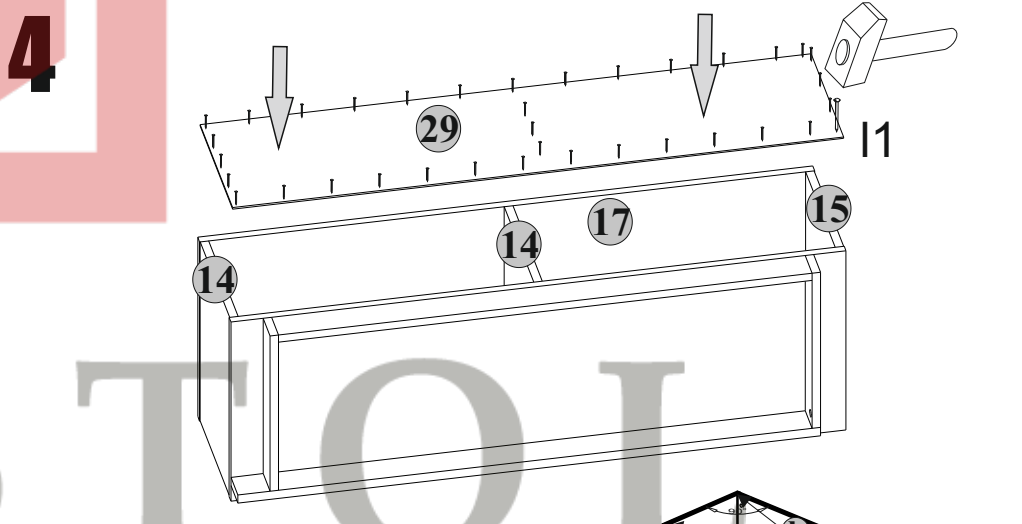

Instalation manual

Model name: **FLOKS**

| Element symbol | Dimensions | Code | Package |
|----------------|------------|-------|---------|
| 1 | 1335x290 | F-101 | 1/3 |
| 2 | 1031x290 | F-102 | 1/3 |
| 3 | 325x290 | F-105 | 1/3 |
| 4 | 291x290 | F-106 | 1/3 |
| 5 | 1662x290 | F-301 | 1/3 |
| 6 | 1662x290 | F-302 | 1/3 |
| 7 | 1295x60 | F-404 | 1/3 |
| 8 | 265x60 | F-406 | 1/3 |
| 9 | 1695x60 | F-407 | 1/3 |
| 10 | 288x1139 | F-001 | 2/3 |
| 11 | 534x337 | F-103 | 2/3 |
| 12 | 534x337 | F-104 | 2/3 |
| 13 | 184x337 | F-107 | 2/3 |
| 14 | 258x389 | F-108 | 2/3 |
| 15 | 258x389 | F-109 | 2/3 |
| 16 | 1134x337 | F-201 | 2/3 |
| 17 | 1145x389 | F-202 | 2/3 |
| 18 | 1145x389 | F-203 | 2/3 |
| 19 | 517x337 | F-303 | 2/3 |
| 20 | 517x337 | F-304 | 2/3 |
| 21 | 382x290 | F-305 | 2/3 |
| 22 | 60x993 | F-401 | 2/3 |
| 23 | 60x337 | F-402 | 2/3 |
| 24 | 60x337 | F-403 | 2/3 |
| 25 | 431x60 | F-405 | 2/3 |
| 26 | 1134x60 | F-408 | 2/3 |
| 27 | 1085x60 | F-409 | 2/3 |
| 28 | 549x60 | F-410 | 2/3 |
| 29 | 284x1137 | F-601 | 2/3 |
| 30 | 1039x408 | F-602 | 2/3 |
| 31 | 312x846 | F-603 | 2/3 |
| 32 | 312x841 | F-604 | 2/3 |

1700x1700x415mm

| | | | | | | |
|----------------|----------------|-------------------|---------------|---------------|---------------|----------------|
| 3x a144 | 3x b119 | 2x c235 | 12x d1 | 4x e1 | 59x f1 | 3x f3 |
| 50x l1 | 10x k1 | 1x n282.02 | 3x n9 | 4x p9 | 6x p21 | 12x p25 |
| 2x p29 | 60x r1 | 60x r16 | 4x s1 | 60x s2 | 1x z1 | |