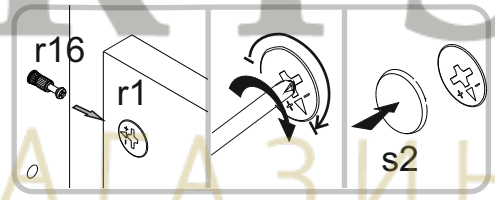

Instalation manual

Model name: **FLOKS**

| Element symbol | Dimensions | Code | Package |
|----------------|------------|-------|---------|
| 1 | 1335x290 | F-101 | 1/3 |
| 2 | 1031x290 | F-102 | 1/3 |
| 3 | 325x290 | F-105 | 1/3 |
| 4 | 291x290 | F-106 | 1/3 |
| 5 | 1662x290 | F-301 | 1/3 |
| 6 | 1662x290 | F-302 | 1/3 |
| 7 | 1295x60 | F-404 | 1/3 |
| 8 | 265x60 | F-406 | 1/3 |
| 9 | 1695x60 | F-407 | 1/3 |
| 10 | 288x1139 | F-001 | 2/3 |
| 11 | 534x337 | F-103 | 2/3 |
| 12 | 534x337 | F-104 | 2/3 |
| 13 | 184x337 | F-107 | 2/3 |
| 14 | 258x389 | F-108 | 2/3 |
| 15 | 258x389 | F-109 | 2/3 |
| 16 | 1134x337 | F-201 | 2/3 |
| 17 | 1145x389 | F-202 | 2/3 |
| 18 | 1145x389 | F-203 | 2/3 |
| 19 | 517x337 | F-303 | 2/3 |
| 20 | 517x337 | F-304 | 2/3 |
| 21 | 382x290 | F-305 | 2/3 |
| 22 | 60x993 | F-401 | 2/3 |
| 23 | 60x337 | F-402 | 2/3 |
| 24 | 60x337 | F-403 | 2/3 |
| 25 | 431x60 | F-405 | 2/3 |
| 26 | 1134x60 | F-408 | 2/3 |
| 27 | 1085x60 | F-409 | 2/3 |
| 28 | 549x60 | F-410 | 2/3 |
| 29 | 284x1137 | F-601 | 2/3 |
| 30 | 1039x408 | F-602 | 2/3 |
| 31 | 312x846 | F-603 | 2/3 |
| 32 | 312x841 | F-604 | 2/3 |

1700x1700x415mm

| | | | | | | |
|----------------|----------------|-------------------|---------------|---------------|---------------|----------------|
| 3x a144 | 3x b119 | 2x c235 | 12x d1 | 4x e1 | 59x f1 | 3x f3 |
| 50x l1 | 10x k1 | 1x n282.02 | 3x n9 | 4x p9 | 6x p21 | 12x p25 |
| 2x p29 | 60x r1 | 60x r16 | 4x s1 | 60x s2 | 1x z1 | |