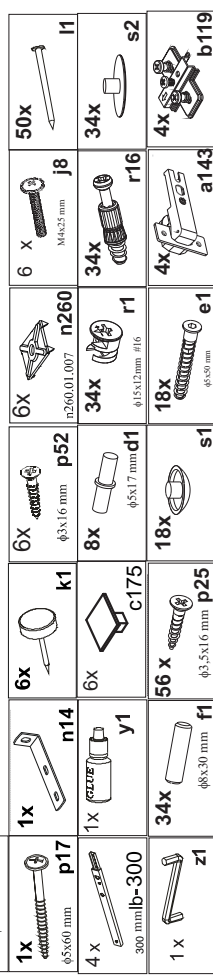

Instalation manual

KOMODA INES 5

Element symbol	Dimensions	Code	Package
1	1479 372	1 KOM_2D4S_jalyzi.001	2/3
2	886 365	1 KOM_2D4S_jalyzi.002	1/3
3	886 365	1 KOM_2D4S_jalyzi.003	1/3
4	1413 359	1 KOM_2D4S_jalyzi.004	2/3
5	826 334	1 KOM_2D4S_jalyzi.005	2/3
6	826 334	1 KOM_2D4S_jalyzi.006	2/3
7	463 327	2 KOM_2D4S_jalyzi.007	2/3
8	467 198	4 KOM_2D4S_jalyzi.008	3/3
9	1413 60	1 KOM_2D4S_jalyzi.009	2/3
10	397 120	4 KOM_2D4S_jalyzi.010	1/3
11	300 120	4 KOM_2D4S_jalyzi.011	1/3
12	300 120	4 KOM_2D4S_jalyzi.012	1/3
13	851 480	2 KOM_2D4S_jalyzi.015	2/3
14	851 471	1 KOM_2D4S_jalyzi.016	2/3
15	415 302	4 KOM_2D4S_jalyzi.017	1/3
16	804 467	1 KOM_2D4S_jalyzi.018	3/3
17	804 467	1 KOM_2D4S_jalyzi.019	3/3

1

3

2

4

BRIS TOOL

МАТАВИН МЕБЕЛ

5

7

! $a=b$

6

8

10

9