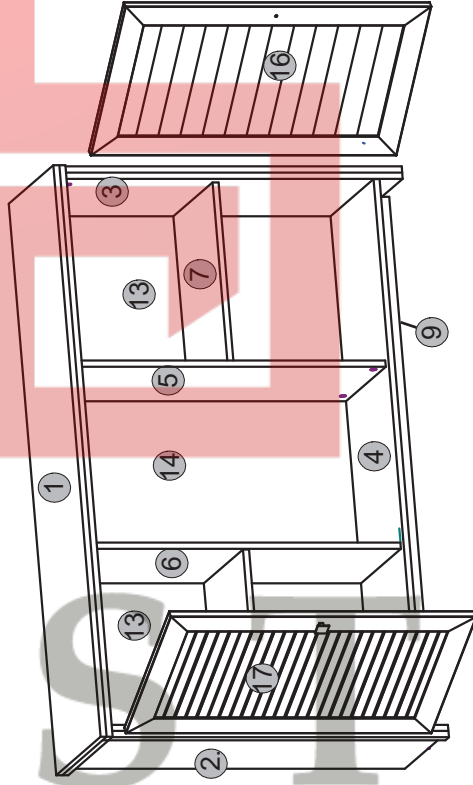

Instalation manual

KOMODA INES 5

Element symbol	Dimensions	Code	Package
1	1479 372	1 KOM_2D4S_jalyzi.001	2/3
2	886 365	1 KOM_2D4S_jalyzi.002	1/3
3	886 365	1 KOM_2D4S_jalyzi.003	1/3
4	1413 359	1 KOM_2D4S_jalyzi.004	2/3
5	826 334	1 KOM_2D4S_jalyzi.005	2/3
6	826 334	1 KOM_2D4S_jalyzi.006	2/3
7	463 327	2 KOM_2D4S_jalyzi.007	2/3
8	467 198	4 KOM_2D4S_jalyzi.008	3/3
9	1413 60	1 KOM_2D4S_jalyzi.009	2/3
10	397 120	4 KOM_2D4S_jalyzi.010	1/3
11	300 120	4 KOM_2D4S_jalyzi.011	1/3
12	300 120	4 KOM_2D4S_jalyzi.012	1/3
13	851 480	2 KOM_2D4S_jalyzi.015	2/3
14	851 471	1 KOM_2D4S_jalyzi.016	2/3
15	415 302	4 KOM_2D4S_jalyzi.017	1/3
16	804 467	1 KOM_2D4S_jalyzi.018	3/3
17	804 467	1 KOM_2D4S_jalyzi.019	3/3

1

3

2

4

BRIS TOOL

МАТАВИН МЕБЕЛ

5

7