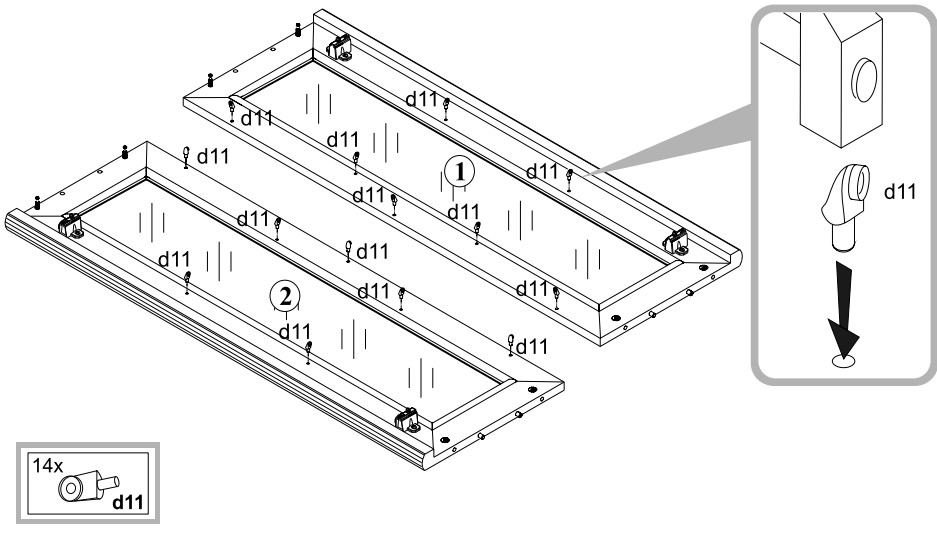

5 Вітрина / Витрина - **2wz**
(надставка)