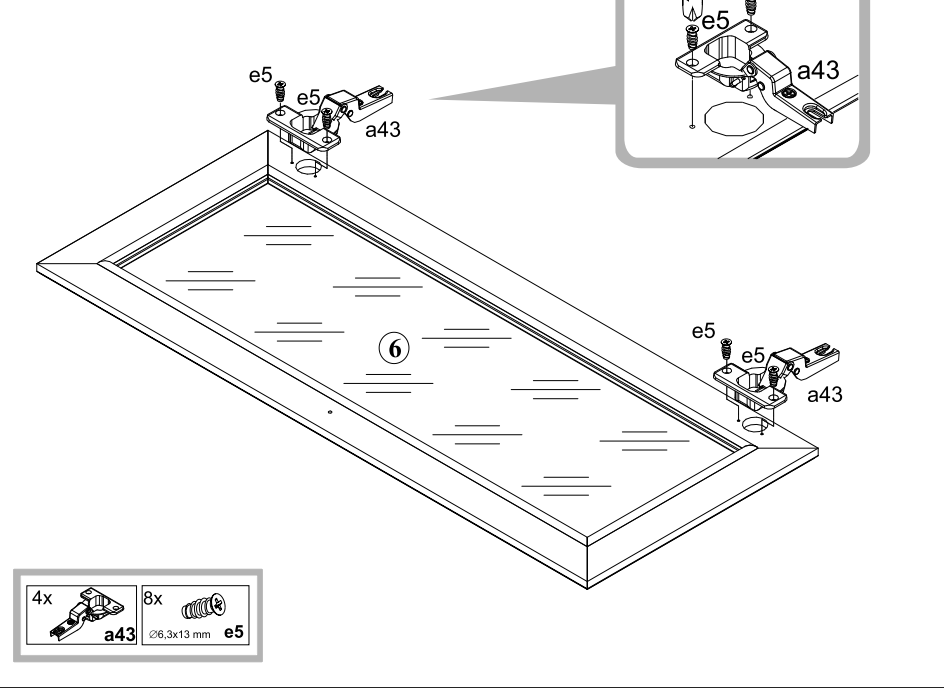

6 Вітрина / Витрина - **2wz**
(надставка)