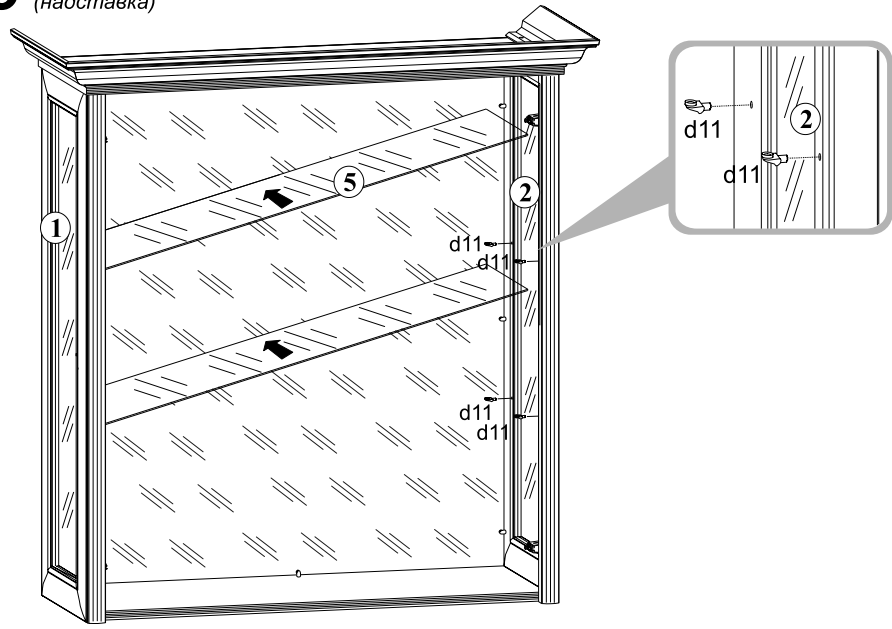

13 Вітрина / Витрина - 2WZ (надставка)