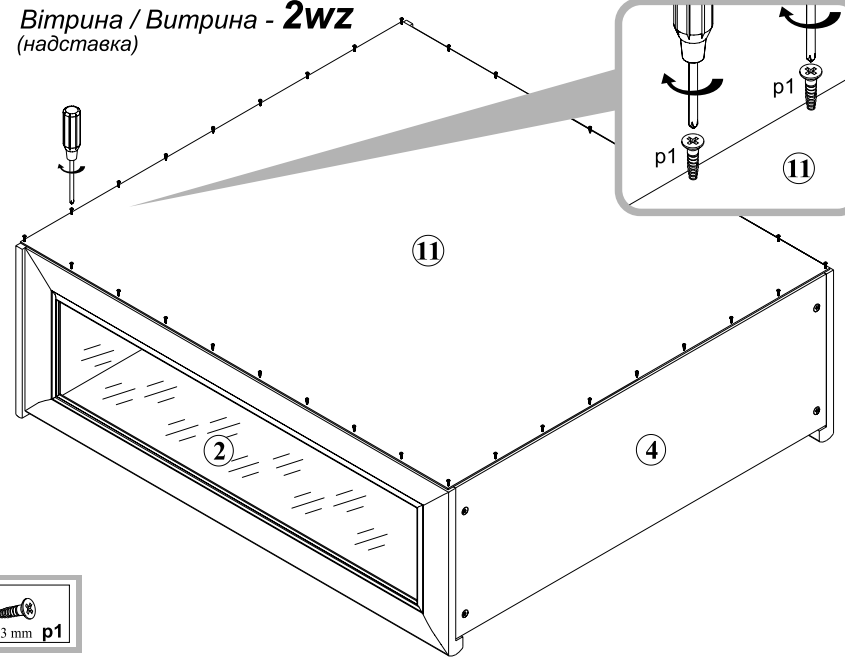

11 Вітрина / Витрина - 2WZ (надставка)