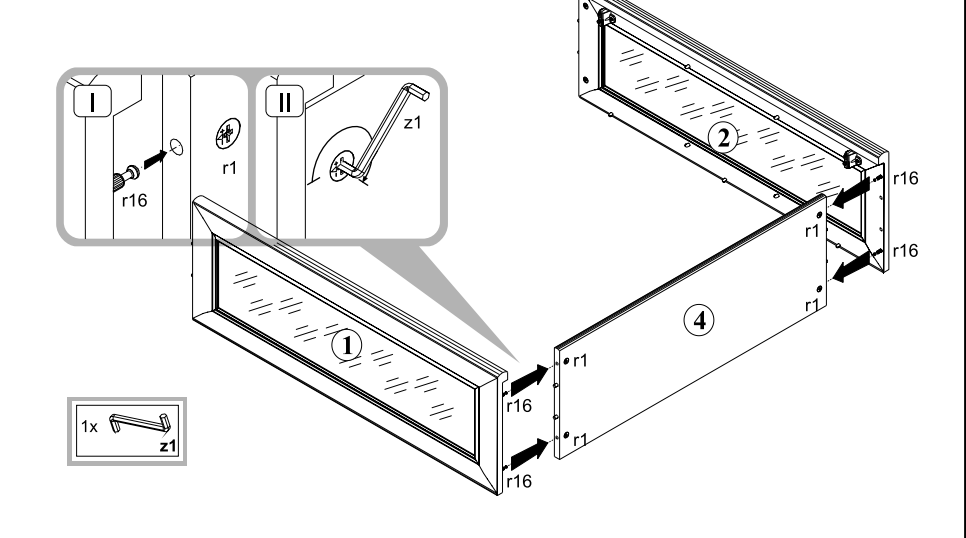

7 Вітрина / Витрина - **2wz**
(надставка)