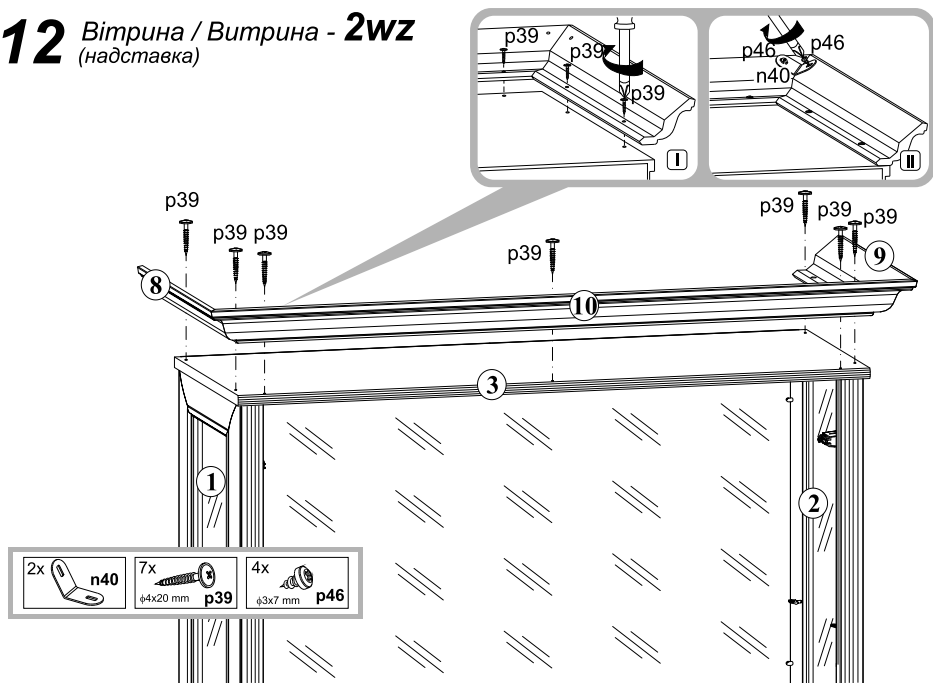

12 Вітрина / Витрина - 2WZ (надставка)