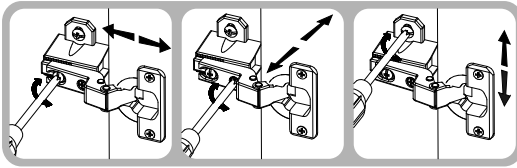

**Регулювання дверей / Регулировка дверей /
Regulacja drzwi / Adjustment of door / Türeinstellung**