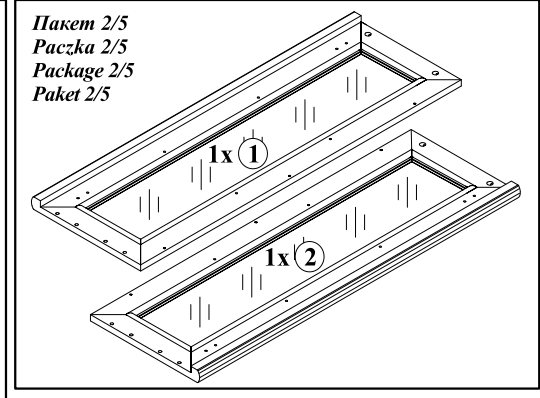

СТРІЧКА БЕЗПЕКИ
 THE ANTI-TOPPLE DEVICE (GAS BEFESTIGUNGSBAND)
 This device is designed to prevent the display case from tipping over. It is a safety device that must be installed in all display cases. It is made of high-strength plastic and is easy to install. It is suitable for all display cases with a height of up to 2000 mm. It is suitable for all display cases with a width of up to 1000 mm. It is suitable for all display cases with a depth of up to 500 mm. It is suitable for all display cases with a weight of up to 100 kg. It is suitable for all display cases with a height of up to 2000 mm. It is suitable for all display cases with a width of up to 1000 mm. It is suitable for all display cases with a depth of up to 500 mm. It is suitable for all display cases with a weight of up to 100 kg.