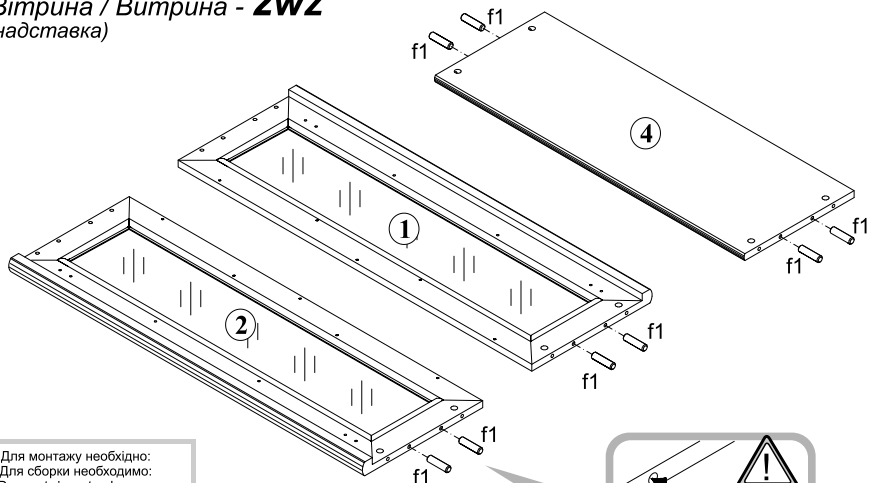

СТРІЧКА БЕЗПЕКИ
 THE ANTI-TOPPLE DEVICE (GAS BEFESTIGUNGSBAND)
 This device is designed to prevent the display case from tipping over. It is a safety device that must be installed in all display cases. It is made of high-strength plastic and is easy to install. It is suitable for all display cases with a height of up to 2000 mm. It is suitable for all display cases with a width of up to 1000 mm. It is suitable for all display cases with a depth of up to 500 mm. It is suitable for all display cases with a weight of up to 100 kg. It is suitable for all display cases with a height of up to 2000 mm. It is suitable for all display cases with a width of up to 1000 mm. It is suitable for all display cases with a depth of up to 500 mm. It is suitable for all display cases with a weight of up to 100 kg.

14 Вітрина / Витрина - 2WZ (надставка)

**Регулювання дверей / Регулировка дверей /
Regulacja drzwi / Adjustment of door / Türeinstellung**

2x c35' 2x c35'' 2x j6

1 Вітрина / Витрина - 2WZ (надставка)

Для монтажу необхідно:
 Для сборки необходимо:
 Do montażu potrzebne są:
 You need for fitting-up:
 Zur Montage werden Sie brauchen: