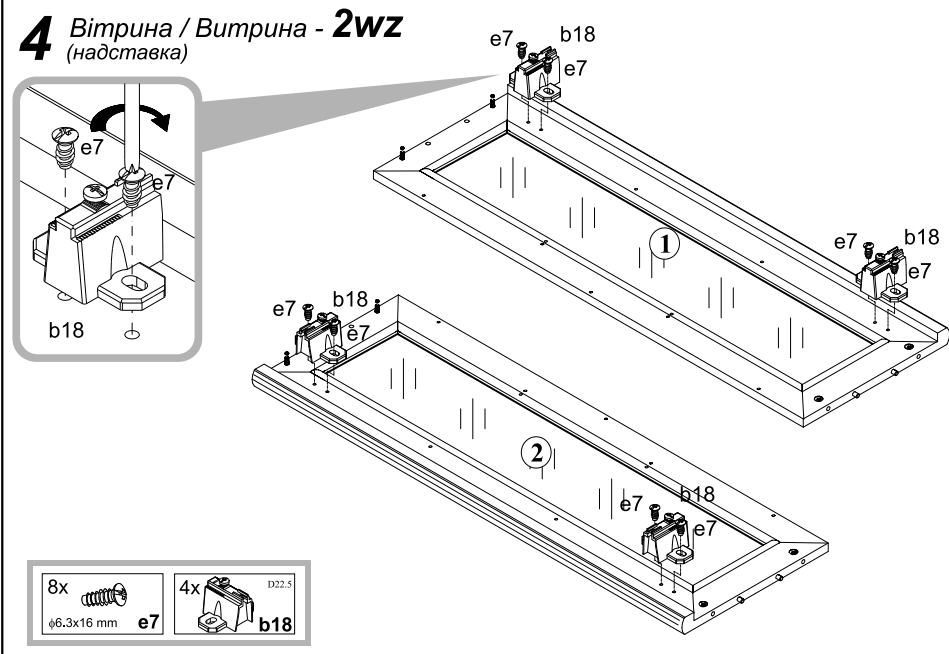

4 Вітрина / Витрина - 2wz (надставка)