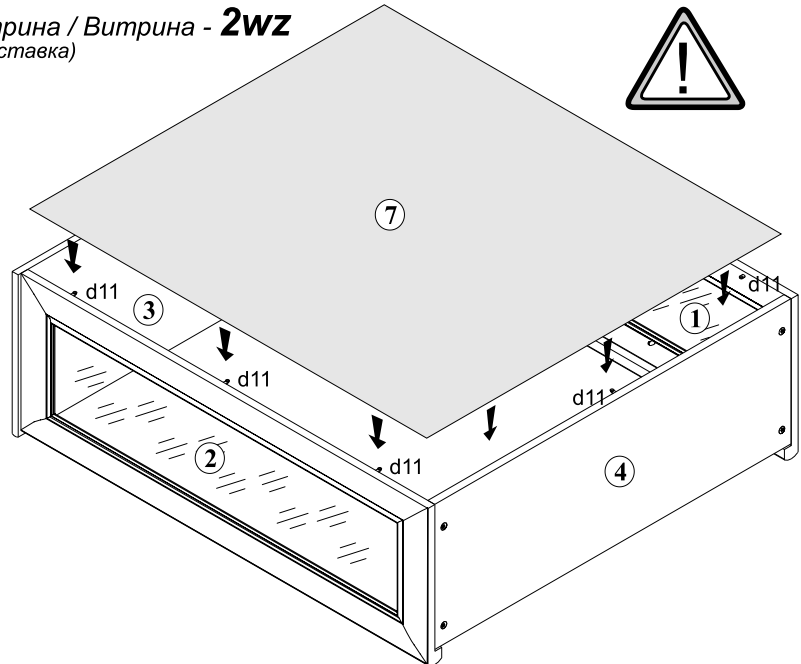

СТРІЧКА БЕЗПЕКИ
 THE ANTI-TOPPLE DEVICE (GAS BEFESTIGUNGSBAND)
 This device is designed to prevent the display case from tipping over. It is a safety device that must be installed in all display cases. It is made of high-strength plastic and is easy to install. It is suitable for all display cases with a height of up to 2000 mm. It is suitable for all display cases with a width of up to 1000 mm. It is suitable for all display cases with a depth of up to 500 mm. It is suitable for all display cases with a weight of up to 100 kg. It is suitable for all display cases with a height of up to 2000 mm. It is suitable for all display cases with a width of up to 1000 mm. It is suitable for all display cases with a depth of up to 500 mm. It is suitable for all display cases with a weight of up to 100 kg.

11 Вітрина / Витрина - 2WZ (надставка)

2 Вітрина / Витрина - 2WZ (надставка)

12 Вітрина / Витрина - 2WZ (надставка)

9 Вітрина / Витрина - 2wz (надставка)

3 Вітрина / Витрина - 2wz (надставка)

10 Вітрина / Витрина - 2wz (надставка)