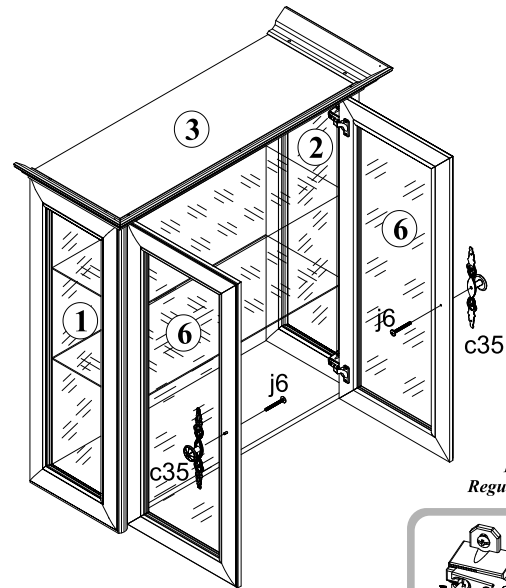

14 Вітрина / Витрина - 2WZ (надставка)