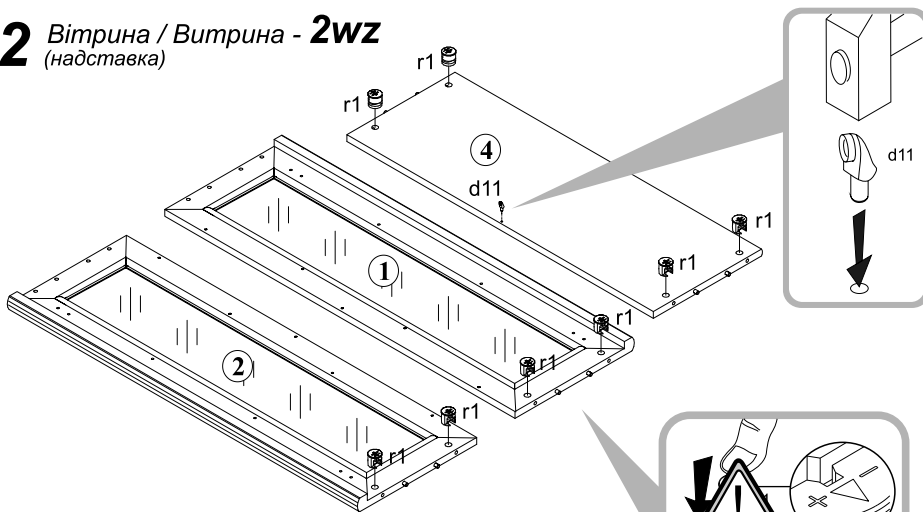

2 Вітрина / Витрина - 2WZ (надставка)