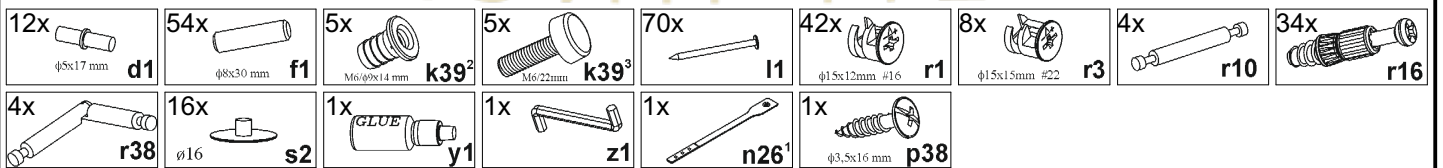

• МАГАЗИН МЕБЛІВ •