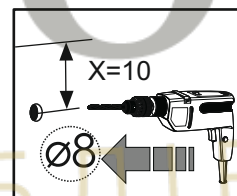

BARCELONA

CHEST 2D 1Dr

1	906	397	16	x1	1/2
2	906	397	16	x1	1/2
3	803	370	16	x1	1/2
4	803	370	16	x1	1/2
5	709	97	16	x1	1/2
6	796	160	16	x1	1/2
7	1085	778	3	x1	1/2
8	719	305	3	x1	1/2
9	1075	350	16	x1	2/2
10	1075	350	16	x1	2/2
11	768	330	16	x3	2/2
12	300	120	16	x1	2/2
13	300	120	16	x1	2/2
14	300	120	16	x1	2/2

5 ▶

6 ▶

7 ▶

8 ▶

(D0)	3 x 15 mm	x16
(M1)		x16

9 ▶

10 ▶

C2		x3
D7	3,5 x 27 mm 	x2
L1		x1

11 ▶

A0	8 x 30mm 	x2
-----------	---	-----------

12 ▶

A0	8 x 30mm 	x2
C7	 16mm	x1

13 ▶

A0	8 x 30mm 	x2
C7	 16mm	x1

14 ▶

A0	8 x 30mm	x2
C7	16mm	x1