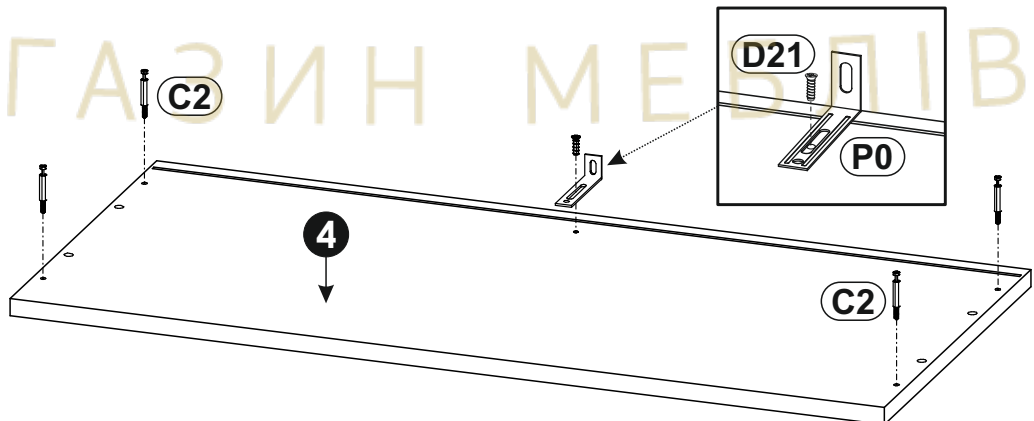

BARCELONA

CHEST 2D 1Dr

1	906	397	16	x1	1/2
2	906	397	16	x1	1/2
3	803	370	16	x1	1/2
4	803	370	16	x1	1/2
5	709	97	16	x1	1/2
6	796	160	16	x1	1/2
7	1085	778	3	x1	1/2
8	719	305	3	x1	1/2
9	1075	350	16	x1	2/2
10	1075	350	16	x1	2/2
11	768	330	16	x3	2/2
12	300	120	16	x1	2/2
13	300	120	16	x1	2/2
14	300	120	16	x1	2/2

					2/2
--	--	--	--	--	-----

1 ▶

A0 8 x 30mm x4 	C7 x2 16mm 	D21 5 x 13 mm x3 
J6 x2 		
		N6 L-300 x1  Q3 x6 

2 ▶

(A0) 8 x 30mm x4 	(C7) 16mm 	(D21) 5 x 13 mm x3 
(J6) x2 	(N6) L-300 x1 	(Q3) x6 

3 ▶

4 ▶

(C2) x4 	(D21) 5 x 13 mm x1 	(P0) x1 
---	---	---

5 ▶

6 ▶

7 ▶

8 ▶

(D0)	3 x 15 mm	x16
(M1)		x16

9 ▶

10 ▶

C2		x3
D7	3,5 x 27 mm 	x2
L1		x1