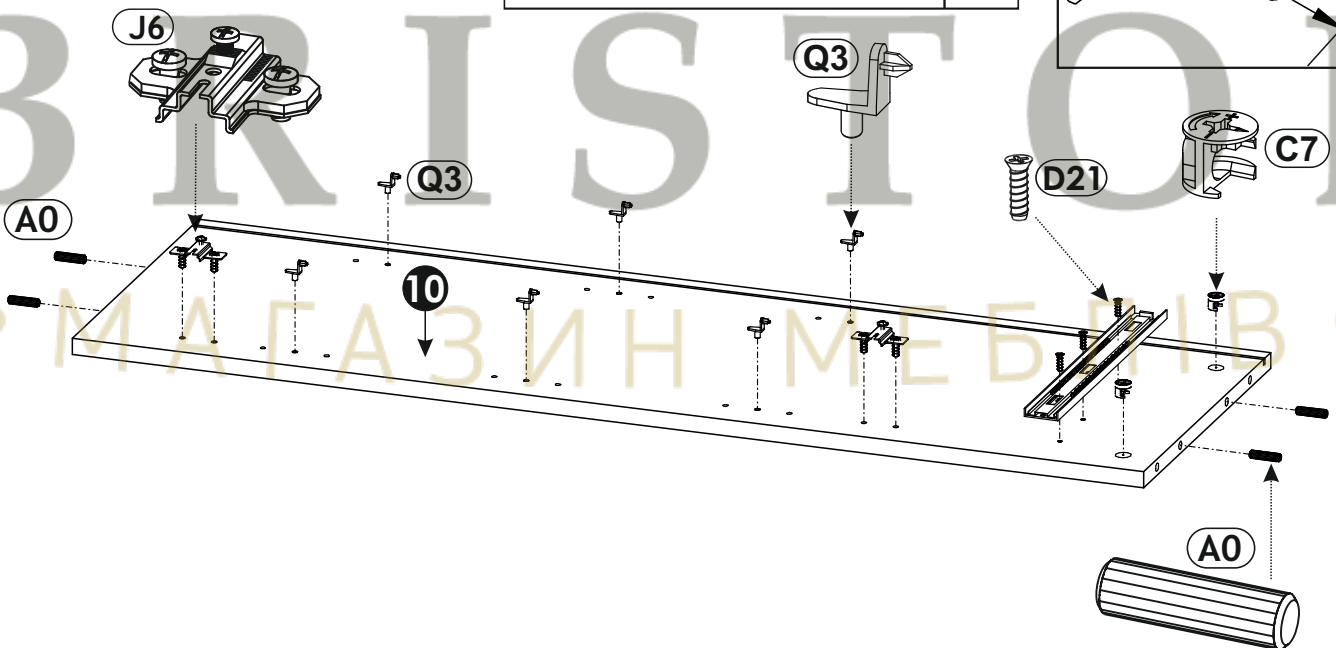

BARCELONA

CHEST 2D 1Dr

1	906	397	16	x1	1/2
2	906	397	16	x1	1/2
3	803	370	16	x1	1/2
4	803	370	16	x1	1/2
5	709	97	16	x1	1/2
6	796	160	16	x1	1/2
7	1085	778	3	x1	1/2
8	719	305	3	x1	1/2
9	1075	350	16	x1	2/2
10	1075	350	16	x1	2/2
11	768	330	16	x3	2/2
12	300	120	16	x1	2/2
13	300	120	16	x1	2/2
14	300	120	16	x1	2/2

					2/2
--	--	--	--	--	-----

1 ▶

A0 8 x 30mm x4 	C7 x2 16mm 	D21 5 x 13 mm x3 
J6 x2 		
		N6 L-300 x1  Q3 x6 

2 ▶

(A0) 8 x 30mm x4 	(C7) 16mm 	(D21) 5 x 13 mm x3 
(J6) x2 	(N6) L-300 x1 	(Q3) x6 

3 ▶

4 ▶

(C2) x4 	(D21) 5 x 13 mm x1 	(P0) x1 
---	---	---

5 ▶

6 ▶

7 ▶

8 ▶

(D0)	3 x 15 mm	x16
(M1)		x16

9 ▶

10 ▶

C2		x3
D7	3,5 x 27 mm 	x2
L1		x1

20 ▶

(D7) 3,5 x 27 mm  x2	(D10) 4 x 16 mm  x4	(J8)  x2
(L1)  x1		

21 ▶

BRISTOL

• МАГАЗИН МЕБЛІВ •

23 ▶

B0		x2	C0		x4 x2	U0		x4
-----------	---	-----------	-----------	---	------------------	-----------	---	-----------