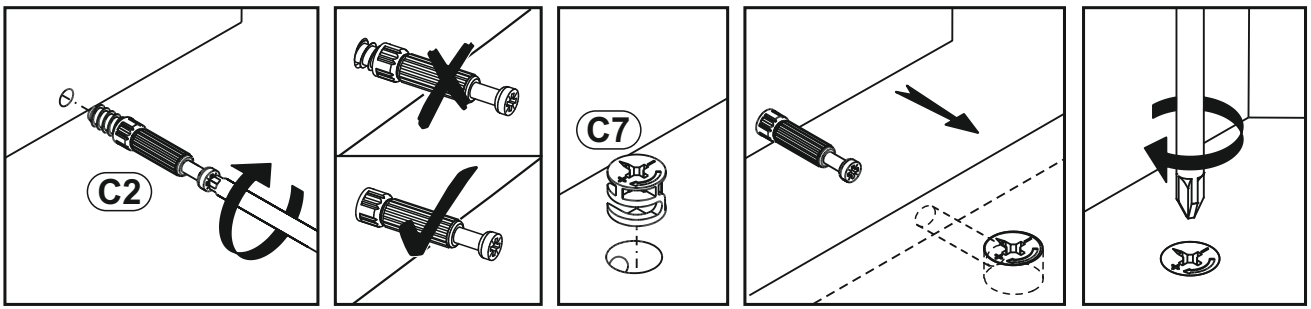

1

A0 8 x 30mm 	x4	C7 16mm 	x4
J6 	x4	C10 6,3 x 20 mm 	x2

2

A0 8 x 30mm 	x4	C7 16mm 	x4	J6 	x4
				C10 6,3 x 20 mm 	x2