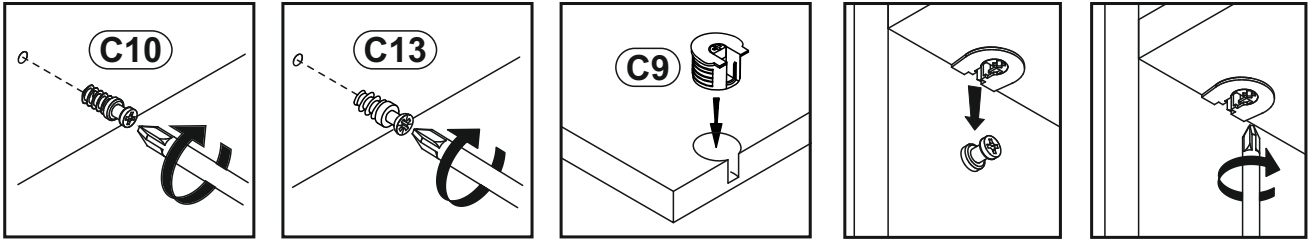

1

A0 8 x 30mm 	x4	C7 16mm 	x4
J6 	x4	C10 6,3 x 20 mm 	x2

2

A0 8 x 30mm 	x4	C7 16mm 	x4	J6 	x4
				C10 6,3 x 20 mm 	x2