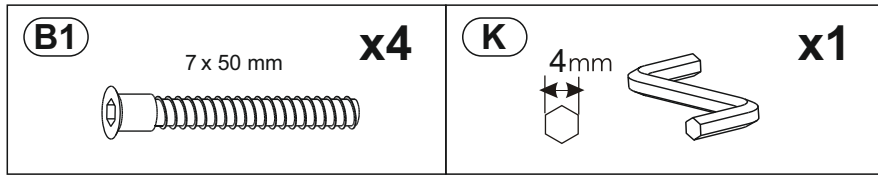

BRISTOL

• МАГАЗИН МЕБЛІВ •

FRANCHESKA - BEDSIDE CABINET

x2

1	467	398	22	x1	1/2
2	467	398	22	x1	1/2
3	497	380	16	x1	1/2
4	545	401	22	x1	1/2
5	402	150	22	x2	1/2
6	493	230	16	x2	2/2
7	350	160	16	x2	1/2
8	350	160	16	x2	1/2
9	440	138	16	x2	1/2
10	506	461	3	x1	1/2
11	355	450	3	x2	1/2
					1/2

1 ▶

<p>(A0) 8 x 30mm x4</p> 	<p>(C7) x2</p> <p>16mm</p> 	<p>(D21) 5 x 13 mm x8</p> 
---	--	---

<p>(N7) L-350 x2</p> 
--

2 ▶

3 ▶

4 ▶

5 ▶

6 ▶

7 ▶

8 ▶

(D0)	3 x 15 mm	x8	(M1)		x8
					

9 ▶

(A0)	8 x 30mm	x4	(C7)		x4
				16mm	

x2

10 ▶

(A0)	8 x 30mm	x4	(C7)		x4
				16mm	