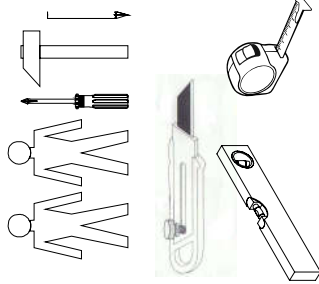

# Instalation manual

ARSAL: LOZE 160

Element symbol	Dimensions	Code	Package
1	2000 22	LOZE160.004	3/3
2	1756 84 16/46	LOZE160.005	3/3
3	1756 68 16/46	LOZE160.006	3/3
4	1654 850 16/32	LOZE160.001	1/1
5	1654 484 16/32	LOZE160.002	2/2
6	1880 30 25 2		3/3
7	1980 70 27 1		3/3
8	235 70 27 1		3/3
9	786 2000 20 2		3/3