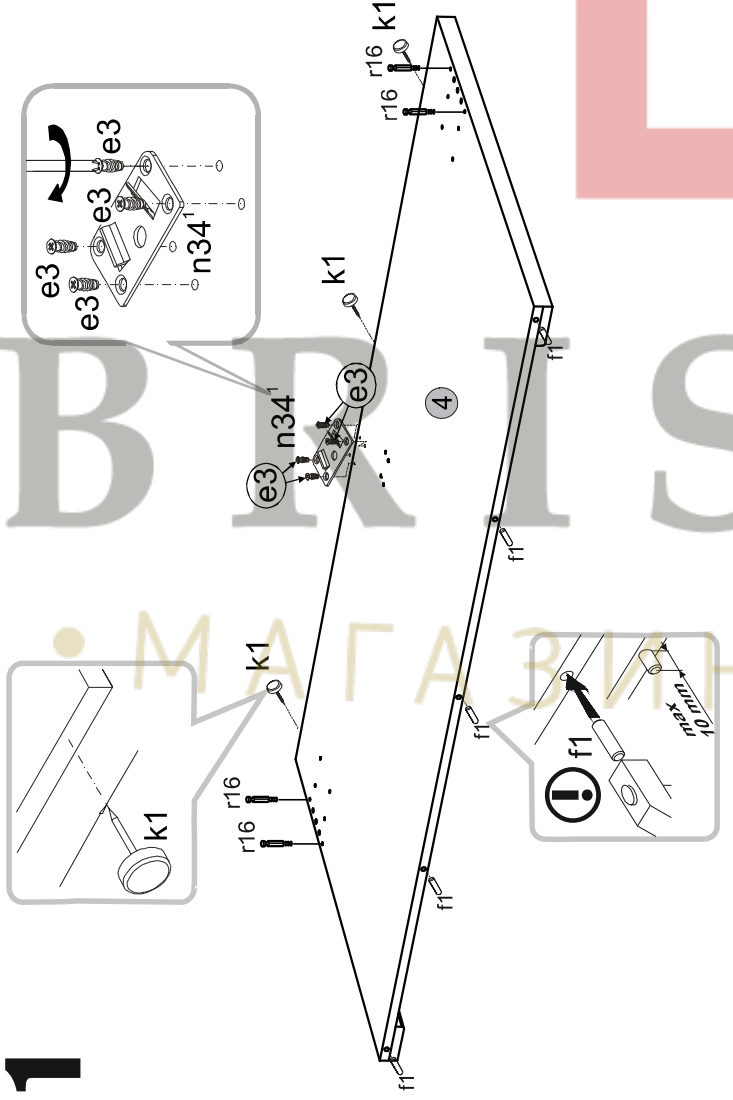

# Instalation manual

ARSAL: LOZE 160

Element symbol	Dimensions	Code	Package
1	2000 22	LOZE160.004	3/3
2	1756 84 16/46	LOZE160.005	3/3
3	1756 68 16/46	LOZE160.006	3/3
4	1654 850 16/32	LOZE160.001	1/1
5	1654 484 16/32	LOZE160.002	2/2
6	1880 30 25 2		3/3
7	1980 70 27 1		3/3
8	235 70 27 1		3/3
9	786 2000 20 2		3/3

1

3

2

4

5

7

6

8