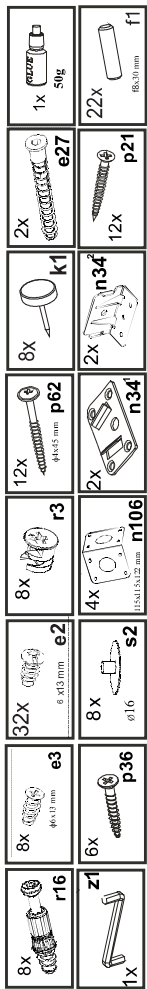

# Instalation manual

ARSAL: LOZE 160

Element symbol	Dimensions	Code	Package
1	2000 22	LOZE160.004	3/3
2	1756 84 16/46	LOZE160.005	3/3
3	1756 68 16/46	LOZE160.006	3/3
4	1654 850 16/32	LOZE160.001	1/1
5	1654 484 16/32	LOZE160.002	2/2
6	1880 30 25 2		3/3
7	1980 70 27 1		3/3
8	235 70 27 1		3/3
9	786 2000 20 2		3/3

1

3

2

4

5

7

6

8