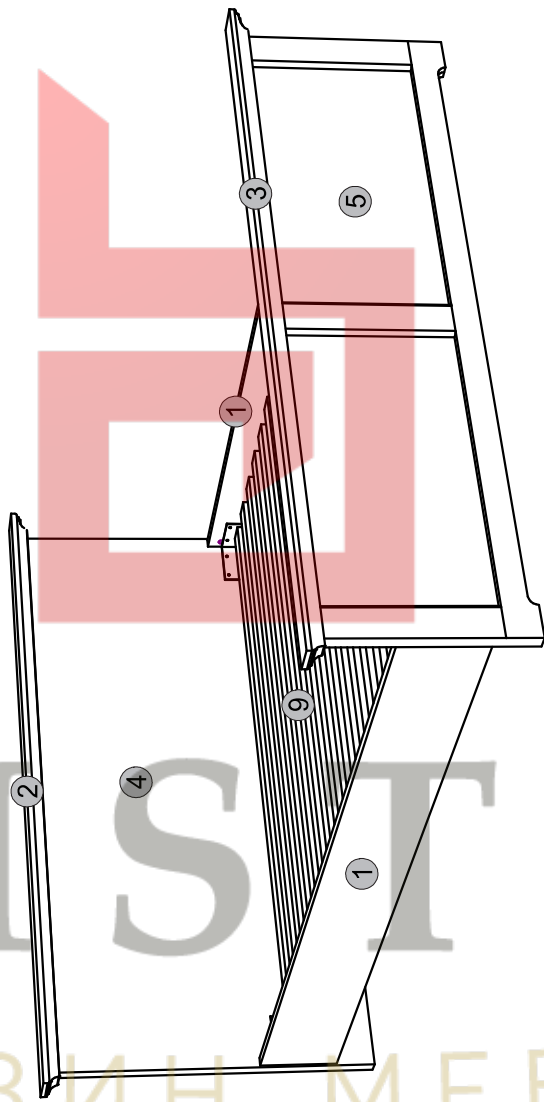

# Instalation manual

ARSAL: LOZE 160

Element symbol	Dimensions	Code	Package
1	2000 22	LOZE160.004	3/3
2	1756 84 16/46	LOZE160.005	3/3
3	1756 68 16/46	LOZE160.006	3/3
4	1654 850 16/32	LOZE160.001	1/1
5	1654 484 16/32	LOZE160.002	2/2
6	1880 30 25 2		3/3
7	1980 70 27 1		3/3
8	235 70 27 1		3/3
9	786 2000 20 2		3/3