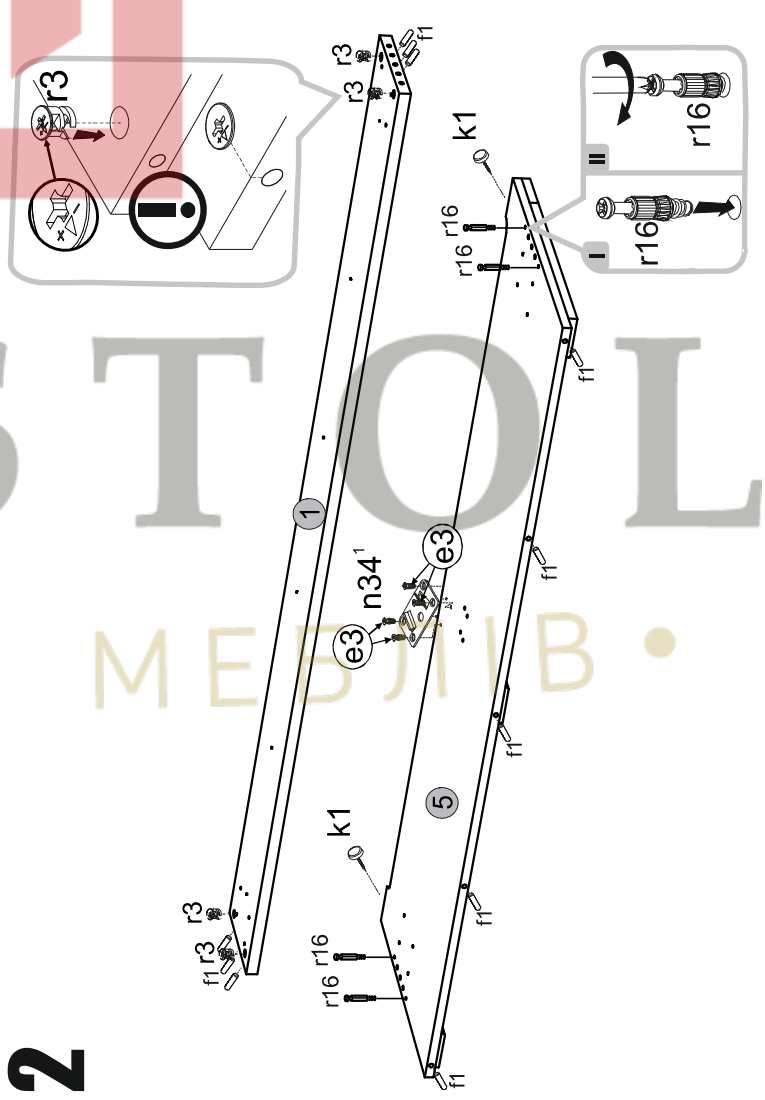

# Instalation manual

ARSAL: LOZE 160

Element symbol	Dimensions	Code	Package
1	2000 22	LOZE160.004	3/3
2	1756 84 16/46	LOZE160.005	3/3
3	1756 68 16/46	LOZE160.006	3/3
4	1654 850 16/32	LOZE160.001	1/1
5	1654 484 16/32	LOZE160.002	2/2
6	1880 30 25 2		3/3
7	1980 70 27 1		3/3
8	235 70 27 1		3/3
9	786 2000 20 2		3/3

1

3

2

4

5

7

6

8