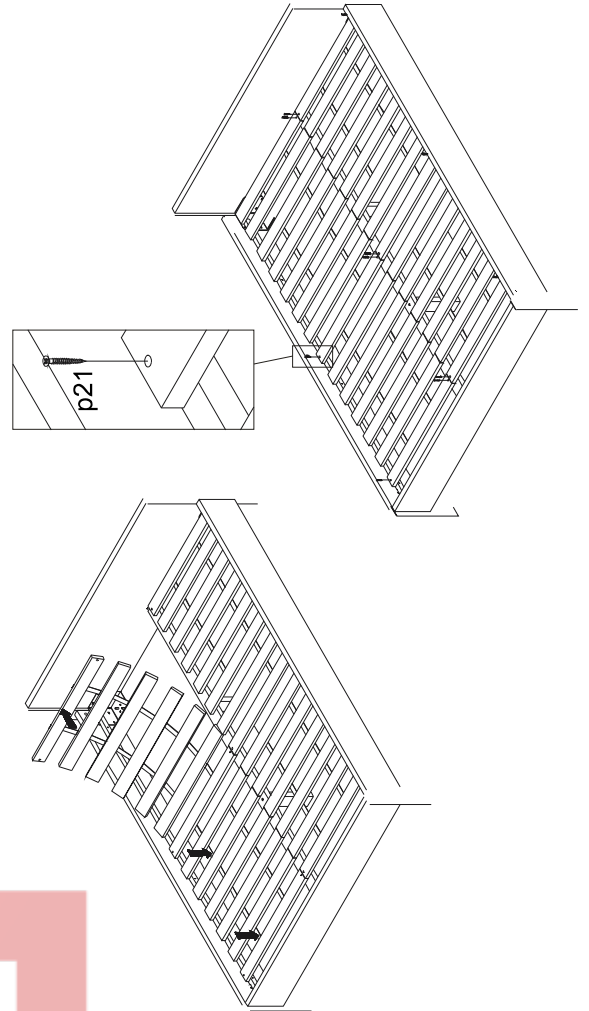

# Instalation manual

ARSAL: LOZE 160

Element symbol	Dimensions	Code	Package
1	2000 22	LOZE160.004	3/3
2	1756 84 16/46	LOZE160.005	3/3
3	1756 68 16/46	LOZE160.006	3/3
4	1654 850 16/32	LOZE160.001	1/1
5	1654 484 16/32	LOZE160.002	2/2
6	1880 30 25 2		3/3
7	1980 70 27 1		3/3
8	235 70 27 1		3/3
9	786 2000 20 2		3/3

1

3

2

4

5

7

6

8