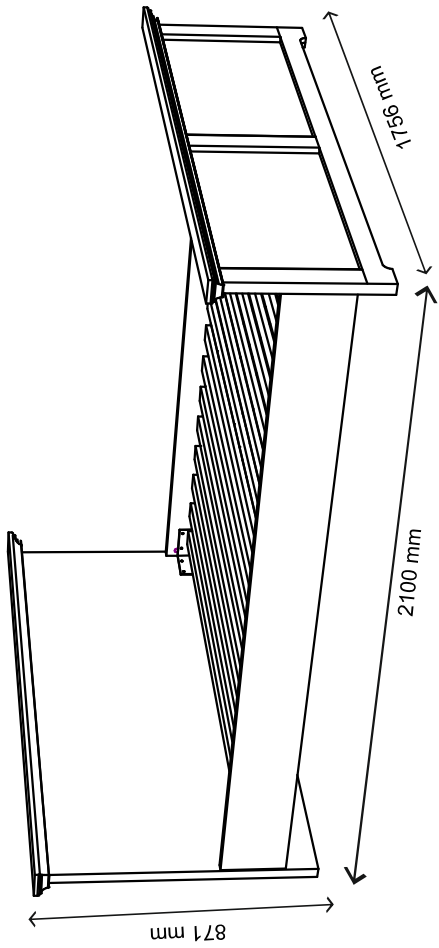

# Instalation manual

ARSAL: LOZE 160

Element symbol	Dimensions	Code	Package
1	2000 22	LOZE160.004	3/3
2	1756 84 16/46	LOZE160.005	3/3
3	1756 68 16/46	LOZE160.006	3/3
4	1654 850 16/32	LOZE160.001	1/1
5	1654 484 16/32	LOZE160.002	2/2
6	1880 30 25 2		3/3
7	1980 70 27 1		3/3
8	235 70 27 1		3/3
9	786 2000 20 2		3/3