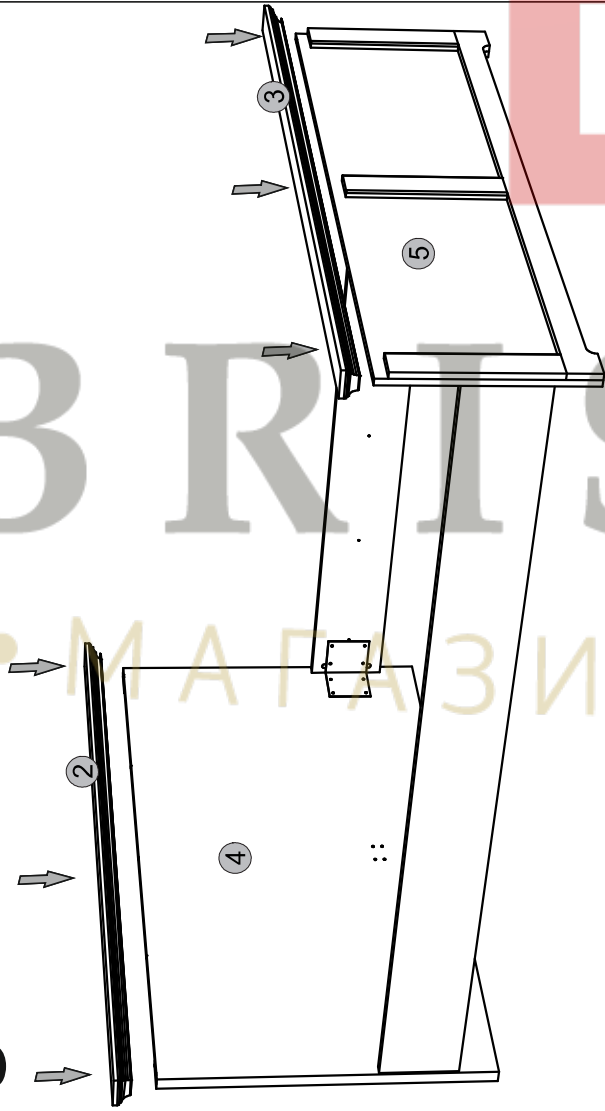

5

7

6

8

BRISTOL

МАГАЗИН МЕБЛІВ