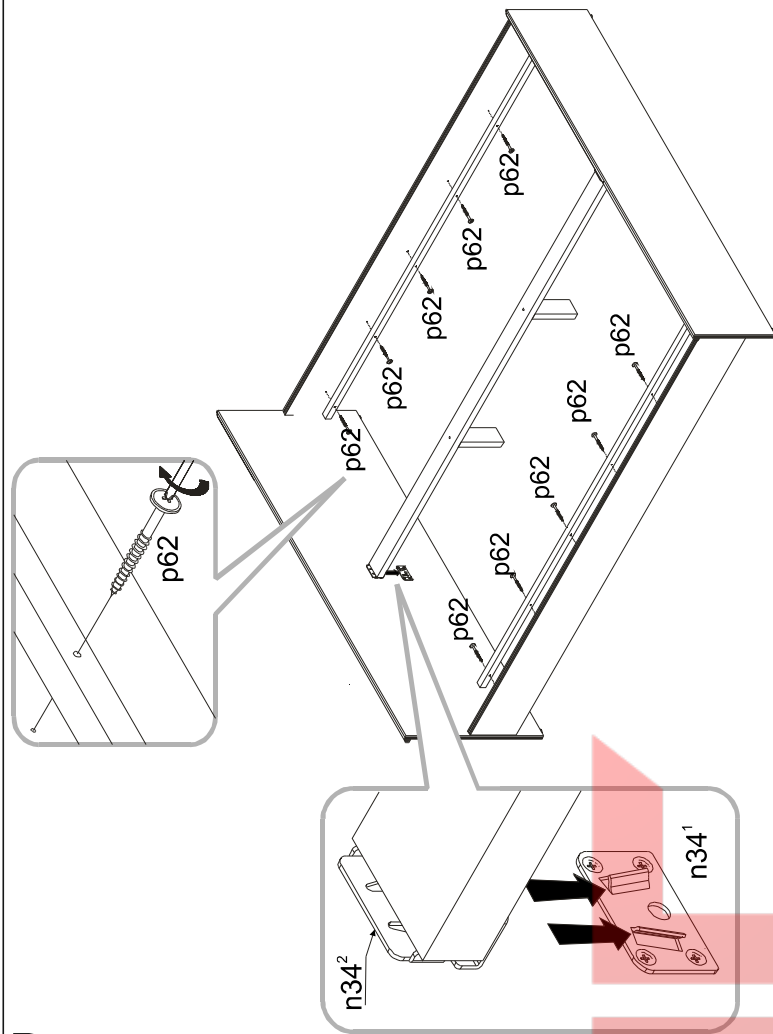

# Instalation manual

ARSAL: LOZE 160

Element symbol	Dimensions	Code	Package
1	2000 22	LOZE160.004	3/3
2	1756 84 16/46	LOZE160.005	3/3
3	1756 68 16/46	LOZE160.006	3/3
4	1654 850 16/32	LOZE160.001	1/1
5	1654 484 16/32	LOZE160.002	2/2
6	1880 30 25 2		3/3
7	1980 70 27 1		3/3
8	235 70 27 1		3/3
9	786 2000 20 2		3/3

1

3

2

4

5

7

6

8