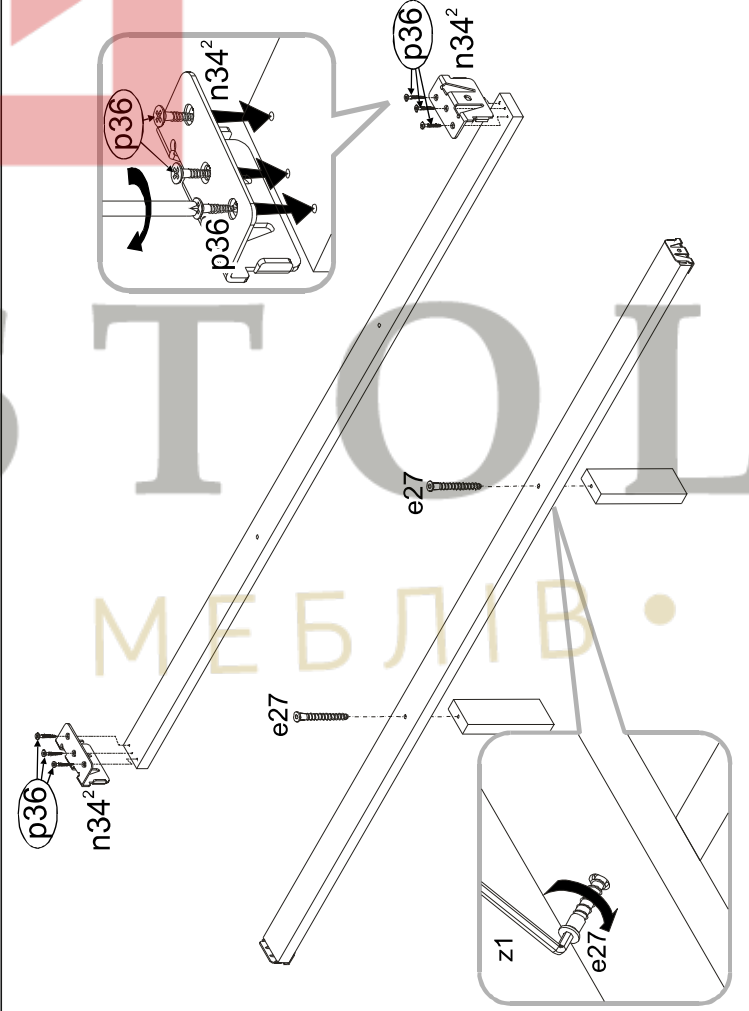

# Instalation manual

ARSAL: LOZE 160

Element symbol	Dimensions	Code	Package
1	2000 22	LOZE160.004	3/3
2	1756 84 16/46	LOZE160.005	3/3
3	1756 68 16/46	LOZE160.006	3/3
4	1654 850 16/32	LOZE160.001	1/1
5	1654 484 16/32	LOZE160.002	2/2
6	1880 30 25 2		3/3
7	1980 70 27 1		3/3
8	235 70 27 1		3/3
9	786 2000 20 2		3/3

1

3

2

4

5

7

6

8