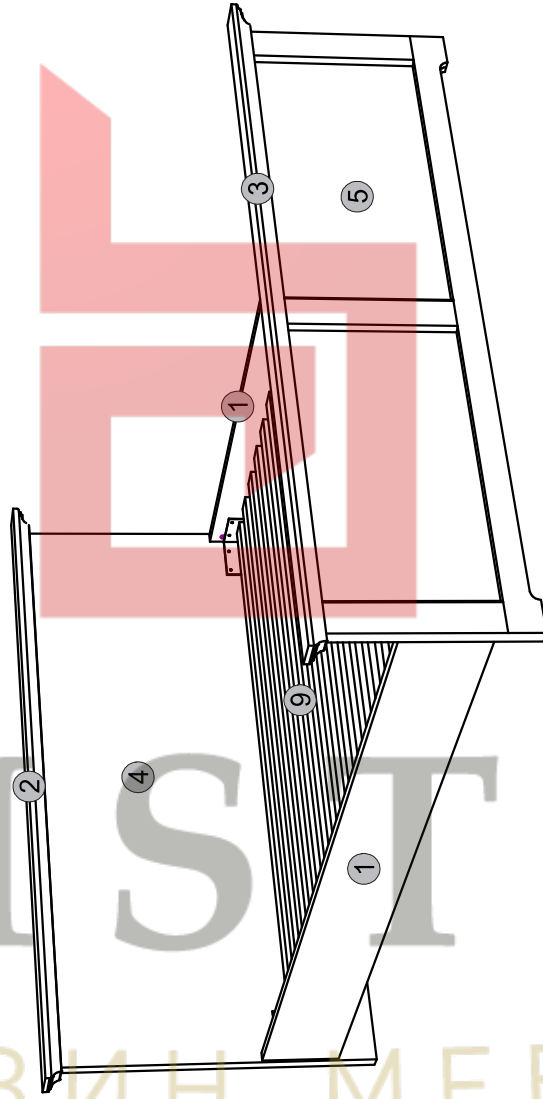

Instalation manual

ARSAL: LOZE 160

Element symbol	Dimensions	Code	Package
1	2000 22	LOZE160.004	3/3
2	1756 84 16/46	LOZE160.005	3/3
3	1756 68 16/46	LOZE160.006	3/3
4	1654 850 16/32	LOZE160.001	1/1
5	1654 484 16/32	LOZE160.002	2/2
6	1880 30 25 2		3/3
7	1980 70 27 1		3/3
8	235 70 27 1		3/3
9	786 2000 20 2		3/3