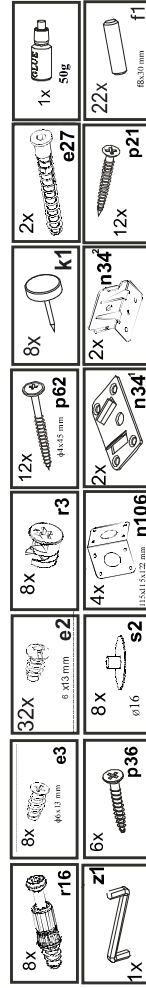

Instalation manual

ARSAL: LOZE 160

Element symbol	Dimensions	Code	Package
1	2000 22	LOZE160.004	3/3
2	1756 84 16/46	LOZE160.005	3/3
3	1756 68 16/46	LOZE160.006	3/3
4	1654 850 16/32	LOZE160.001	1/1
5	1654 484 16/32	LOZE160.002	2/2
6	1880 30 25 2		3/3
7	1980 70 27 1		3/3
8	235 70 27 1		3/3
9	786 2000 20 2		3/3

1

3

2

4

5

7

6

8