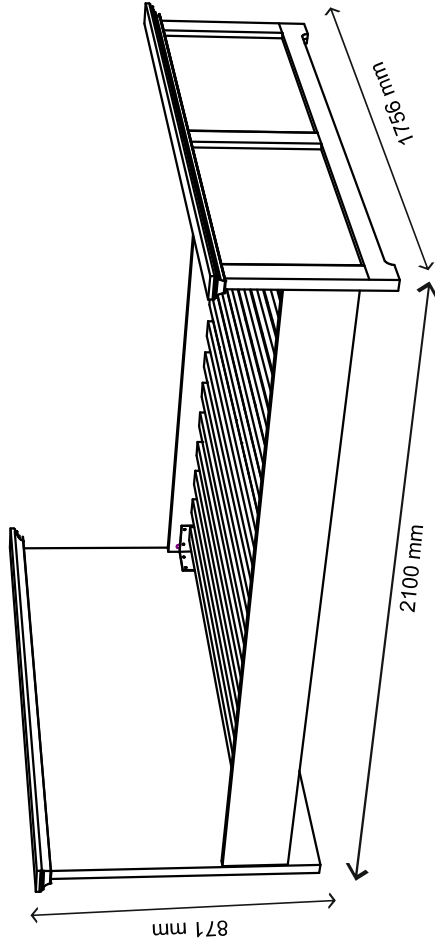

Instalation manual

ARSAL: LOZE 160

Element symbol	Dimensions	Code	Package
1	2000 22	LOZE160.004	3/3
2	1756 84 16/46	LOZE160.005	3/3
3	1756 68 16/46	LOZE160.006	3/3
4	1654 850 16/32	LOZE160.001	1/1
5	1654 484 16/32	LOZE160.002	2/2
6	1880 30 25 2		3/3
7	1980 70 27 1		3/3
8	235 70 27 1		3/3
9	786 2000 20 2		3/3

1

3

2

4

5

7

6

8