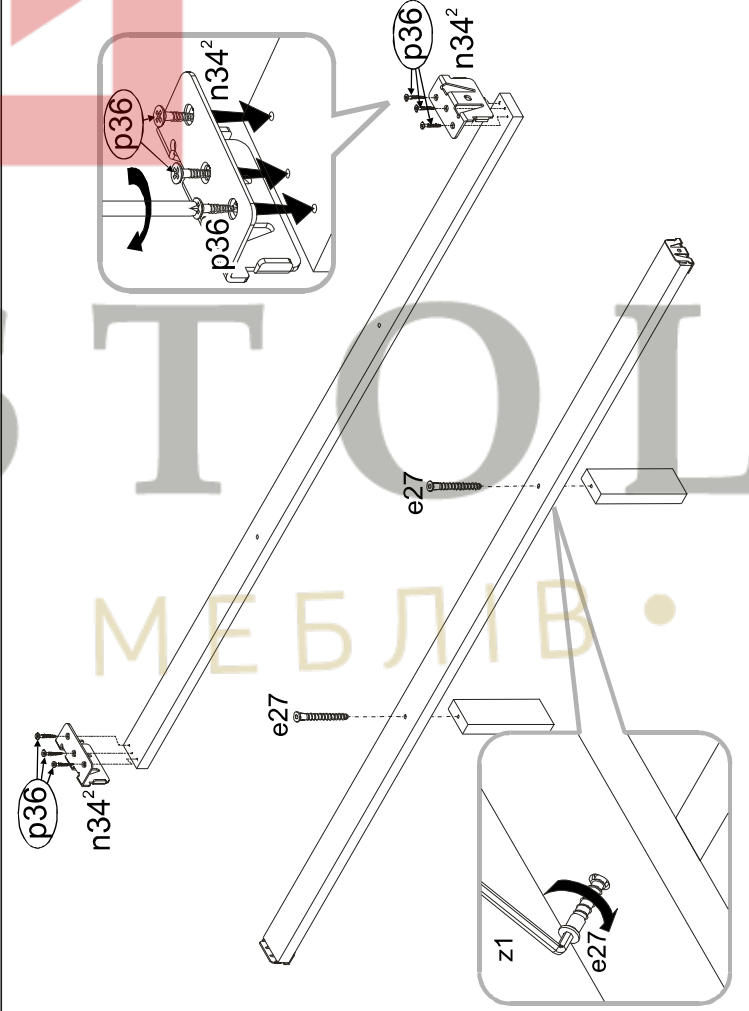

Instalation manual

ARSAL: LOZE 160

Element symbol	Dimensions	Code	Package
1	2000 22	LOZE160.004	3/3
2	1756 84 16/46	LOZE160.005	3/3
3	1756 68 16/46	LOZE160.006	3/3
4	1654 850 16/32	LOZE160.001	1/1
5	1654 484 16/32	LOZE160.002	2/2
6	1880 30 25 2		3/3
7	1980 70 27 1		3/3
8	235 70 27 1		3/3
9	786 2000 20 2		3/3

1

3

2

4

5

7

6

8