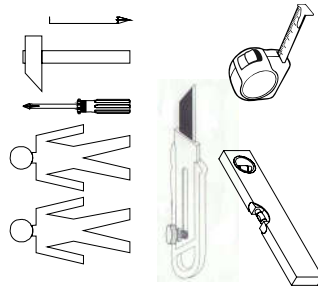

Instalation manual

ARSAL: LOZE 160

Element symbol	Dimensions	Code	Package
1	2000 22	LOZE160.004	3/3
2	1756 84 16/46	LOZE160.005	3/3
3	1756 68 16/46	LOZE160.006	3/3
4	1654 850 16/32	LOZE160.001	1/1
5	1654 484 16/32	LOZE160.002	2/2
6	1880 30 25 2		3/3
7	1980 70 27 1		3/3
8	235 70 27 1		3/3
9	786 2000 20 2		3/3