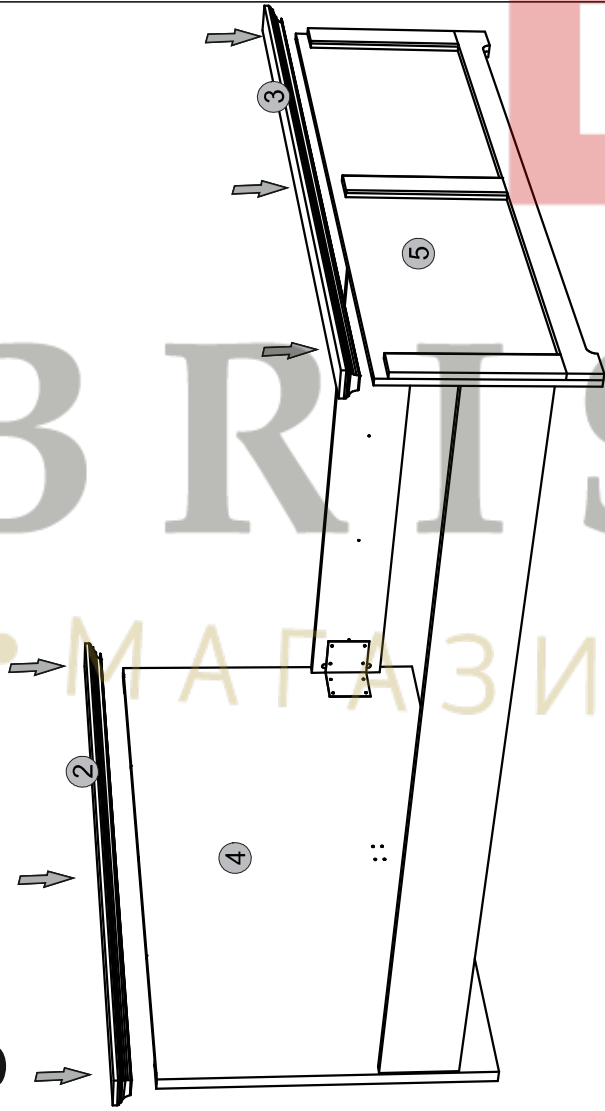

5

7

6

8

BRISTOL
МАГАЗИН МЕБЛІВ