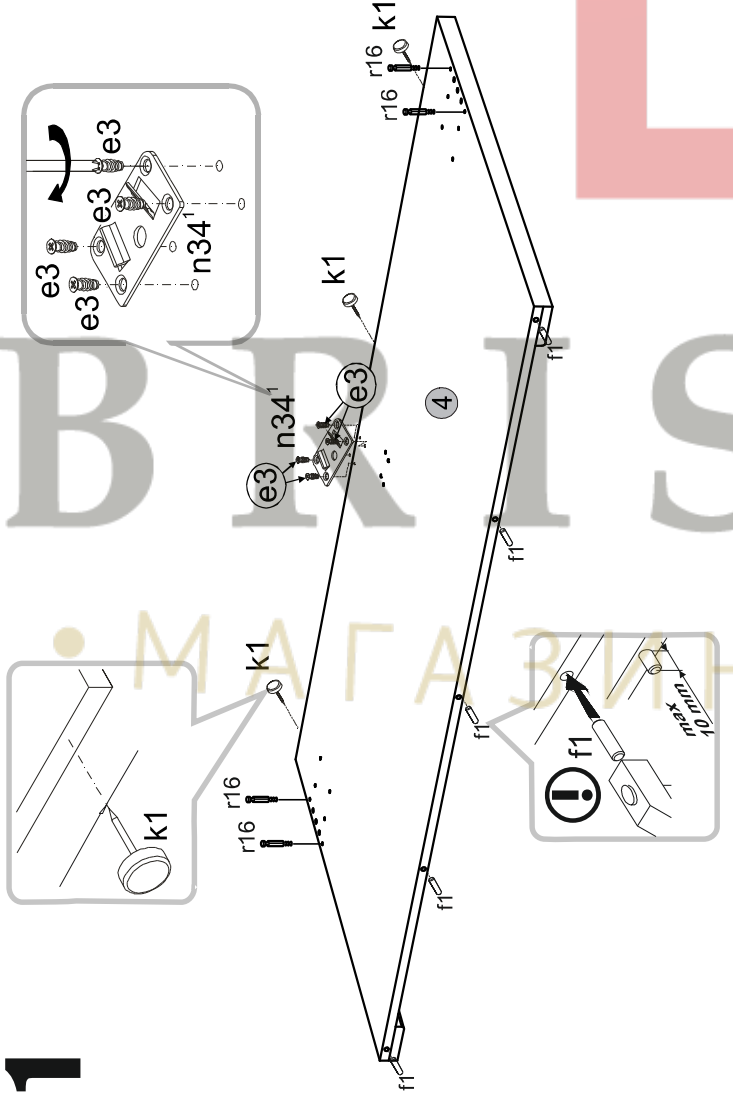

Instalation manual

ARSAL: LOZE 160

Element symbol	Dimensions	Code	Package
1	2000 22	LOZE160.004	3/3
2	1756 84 16/46	LOZE160.005	3/3
3	1756 68 16/46	LOZE160.006	3/3
4	1654 850 16/32	LOZE160.001	1/1
5	1654 484 16/32	LOZE160.002	2/2
6	1880 30 25 2		3/3
7	1980 70 27 1		3/3
8	235 70 27 1		3/3
9	786 2000 20 2		3/3

1

3

2

4

5

7

6

8