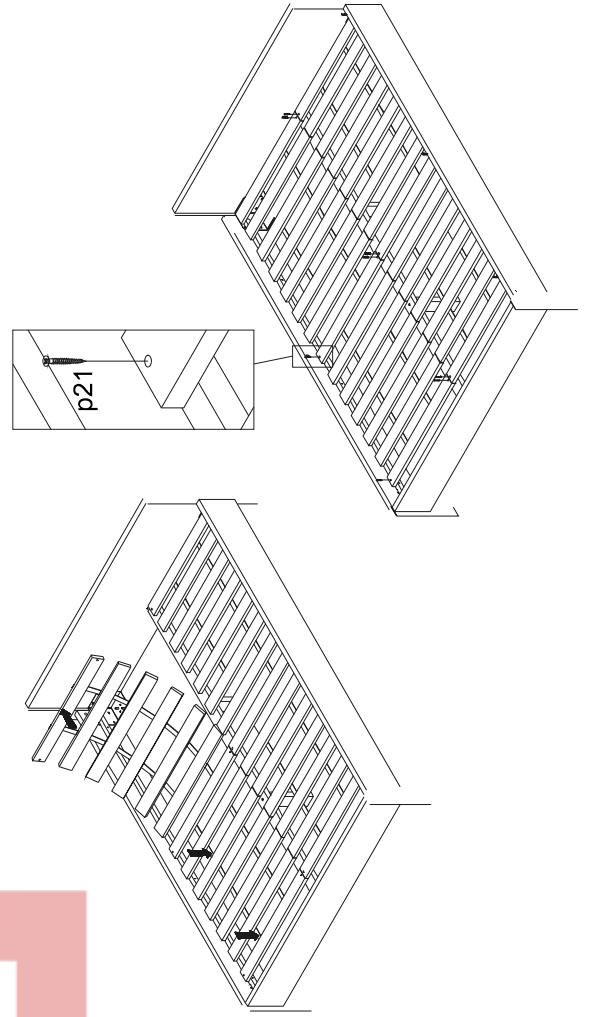

Instalation manual

ARSAL: LOZE 160

Element symbol	Dimensions	Code	Package
1	2000 22	LOZE160.004	3/3
2	1756 84 16/46	LOZE160.005	3/3
3	1756 68 16/46	LOZE160.006	3/3
4	1654 850 16/32	LOZE160.001	1/1
5	1654 484 16/32	LOZE160.002	2/2
6	1880 30 25 2		3/3
7	1980 70 27 1		3/3
8	235 70 27 1		3/3
9	786 2000 20 2		3/3

1

3

2

4

5

7

6

8