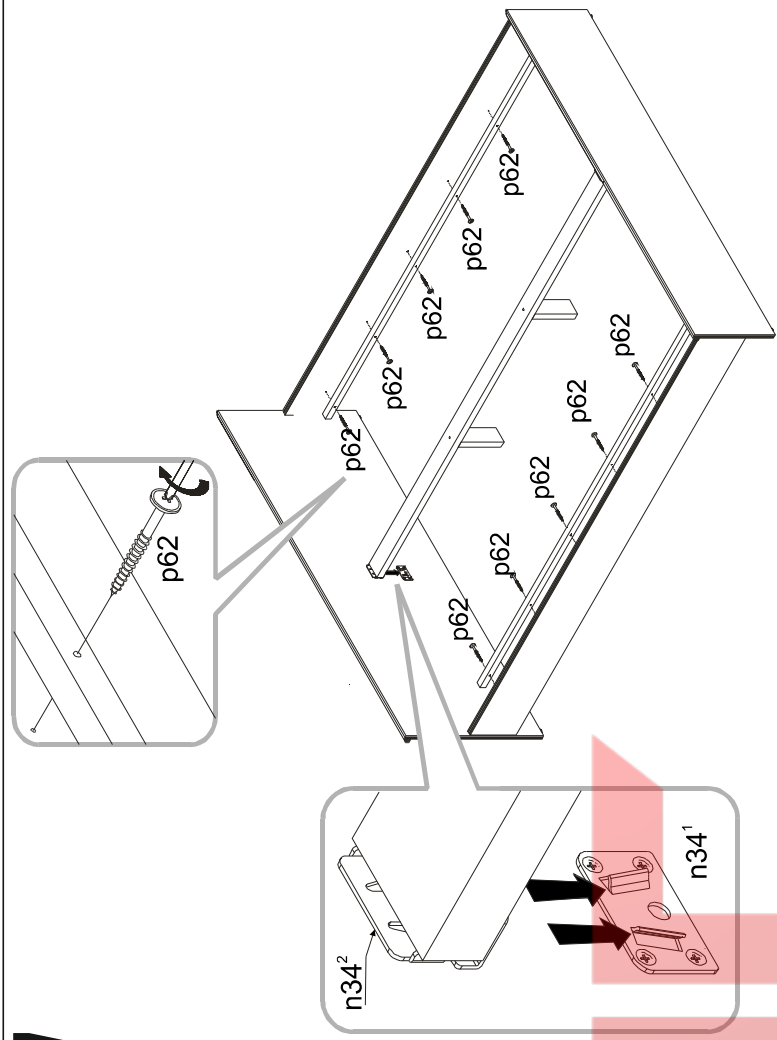

Instalation manual

ARSAL: LOZE 160

Element symbol	Dimensions	Code	Package
1	2000 22	LOZE160.004	3/3
2	1756 84 16/46	LOZE160.005	3/3
3	1756 68 16/46	LOZE160.006	3/3
4	1654 850 16/32	LOZE160.001	1/1
5	1654 484 16/32	LOZE160.002	2/2
6	1880 30 25 2		3/3
7	1980 70 27 1		3/3
8	235 70 27 1		3/3
9	786 2000 20 2		3/3

1

3

2

4

5

7

6

8