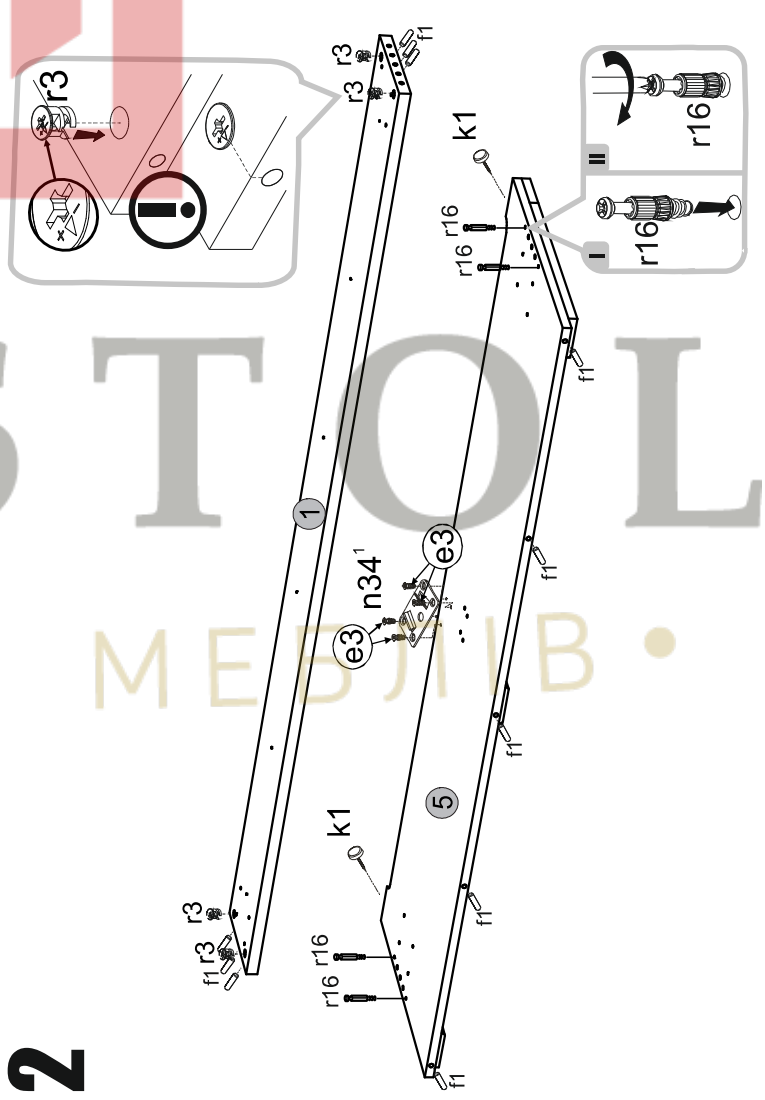

Instalation manual

ARSAL: LOZE 160

Element symbol	Dimensions	Code	Package
1	2000 22	LOZE160.004	3/3
2	1756 84 16/46	LOZE160.005	3/3
3	1756 68 16/46	LOZE160.006	3/3
4	1654 850 16/32	LOZE160.001	1/1
5	1654 484 16/32	LOZE160.002	2/2
6	1880 30 25 2		3/3
7	1980 70 27 1		3/3
8	235 70 27 1		3/3
9	786 2000 20 2		3/3

1

3

2

4

5

7

6

8