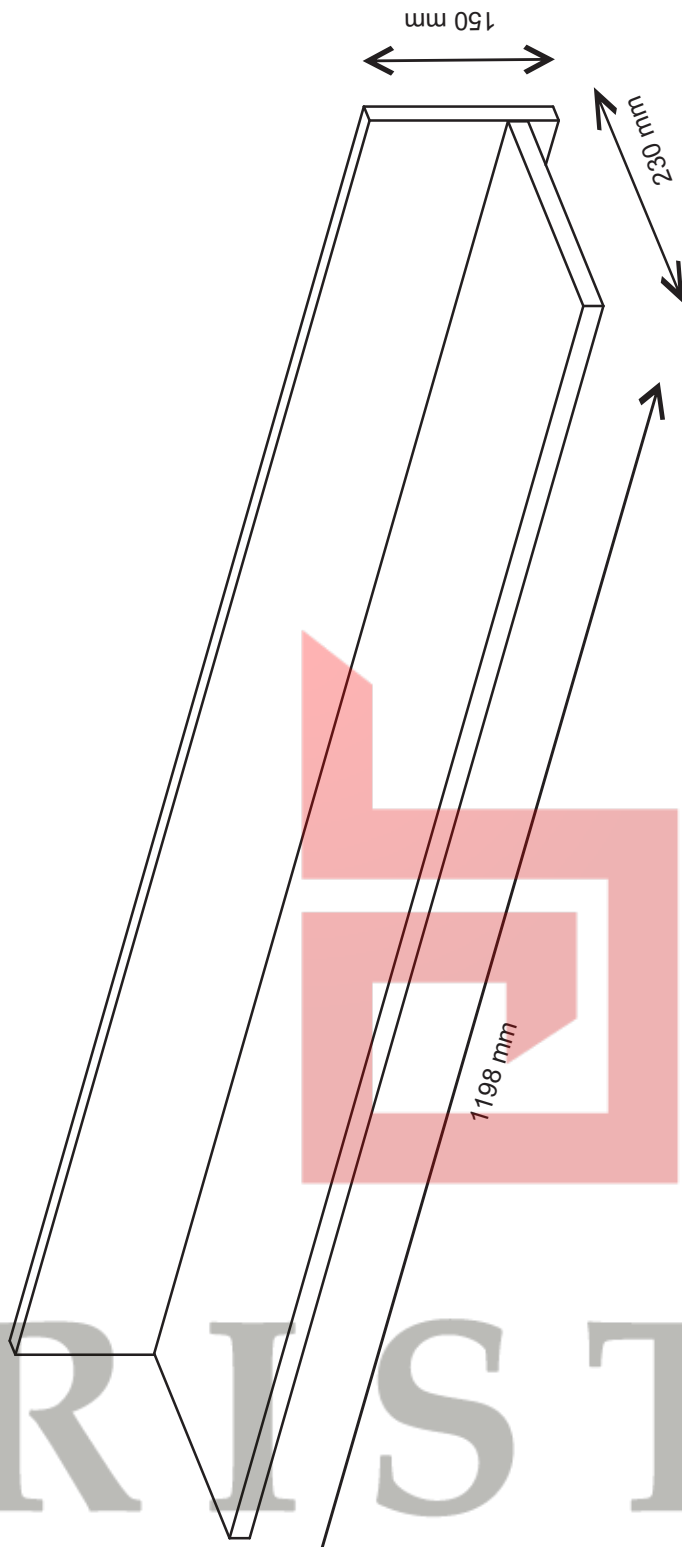

Installation manual

OSLO POL_WISZ

Element symbol	Dimensions		Code	Package
1	150	1200	POL120.002	1/2
2	1198	214	POL120.003	1/2

1

2

2

3

1