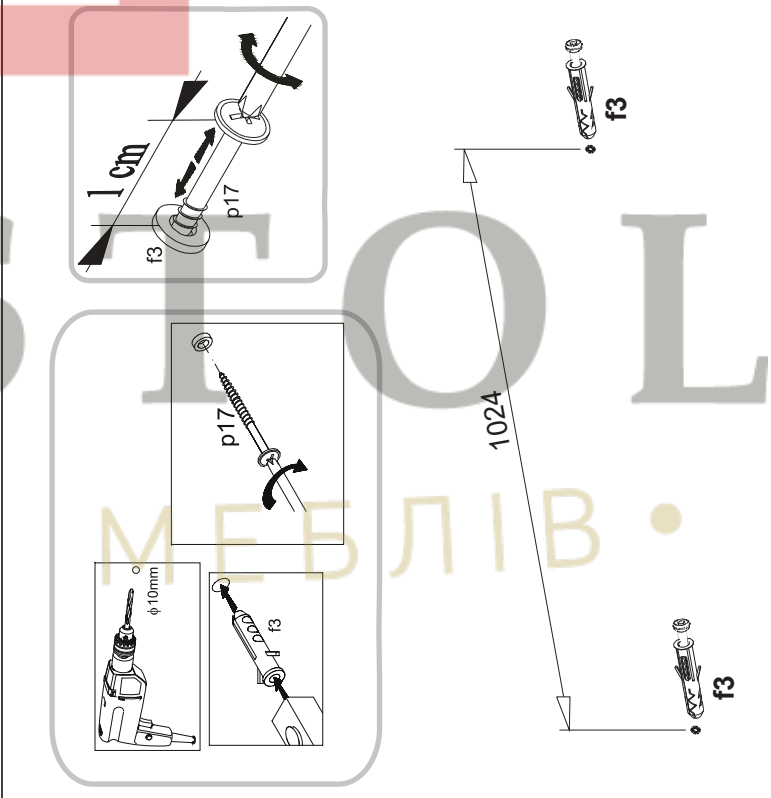

Installation manual

OSLO POL_WISZ

Element symbol	Dimensions		Code	Package
1	150	1200	POL120.002	1/2
2	1198	214	POL120.003	1/2

1

2

2

3

1