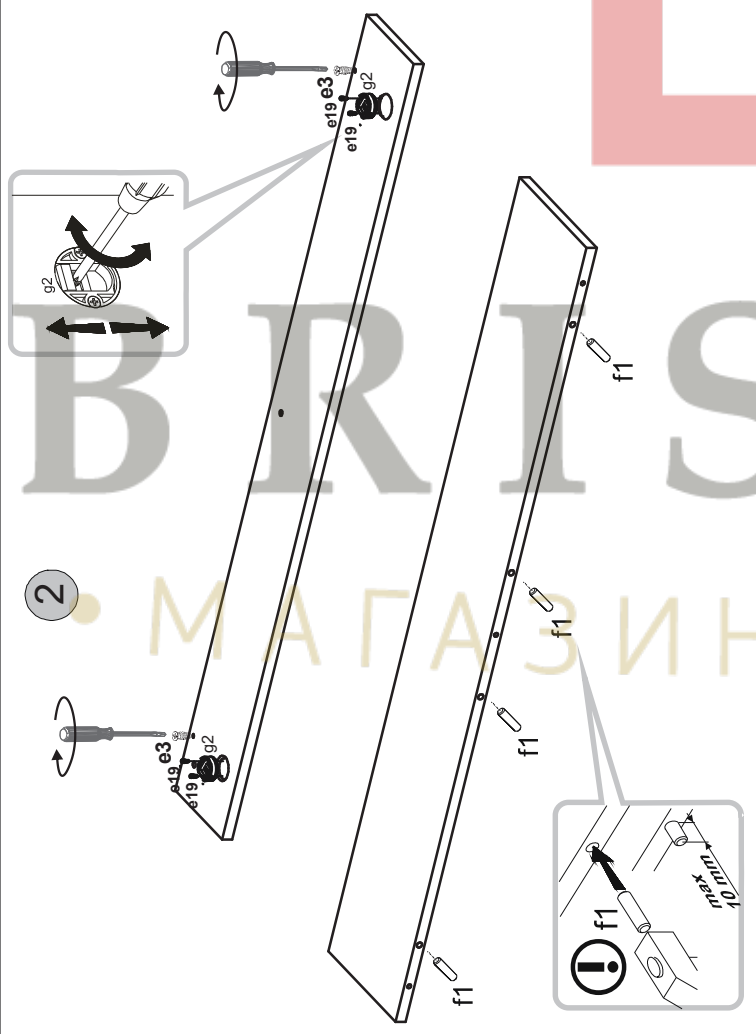

Installation manual

OSLO POL_WISZ

Element symbol	Dimensions		Code	Package
1	150	1200	POL120.002	1/2
2	1198	214	POL120.003	1/2

1

2

2

3

1