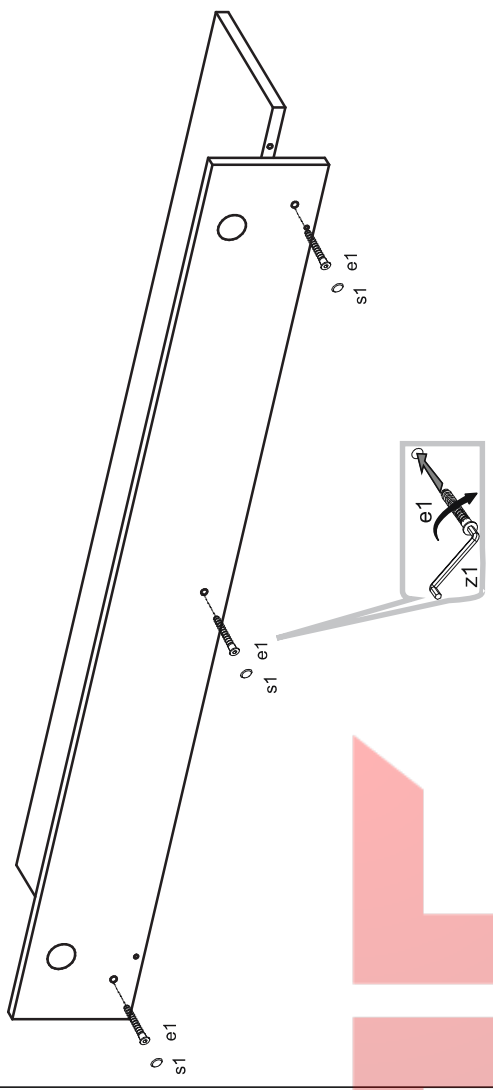

Installation manual

OSLO POL_WISZ

Element symbol	Dimensions		Code	Package
1	150	1200	POL120.002	1/2
2	1198	214	POL120.003	1/2

1

2

2

3

1