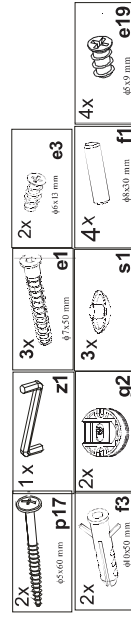

Installation manual

OSLO POL_WISZ

Element symbol	Dimensions		Code	Package
1	150	1200	POL120.002	1/2
2	1198	214	POL120.003	1/2

1

2

2

3

1

4