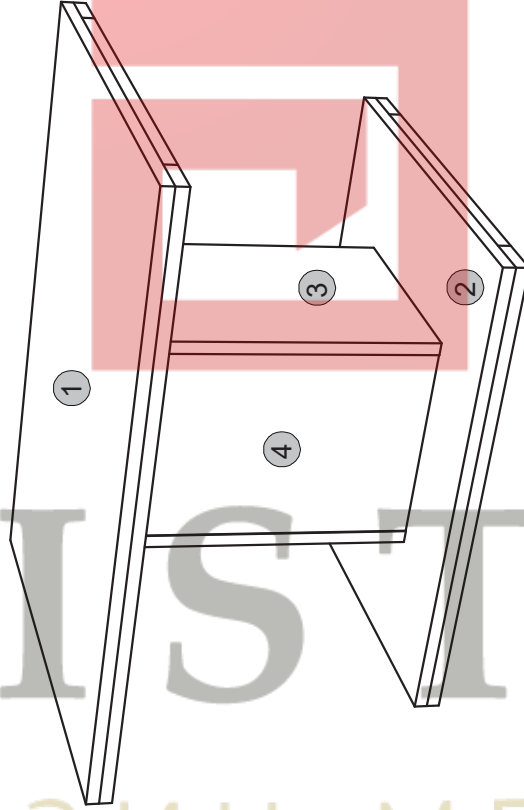

Installation manual

ISLA

Element symbol	Dimensions		Code	Package
1	800	16/32	1 STIL_1.001	1/1
2	600	16/32	1 STIL_1.002	1/1
3	396	278	16 STIL_1.003	1/1
4	396	248	16 STIL_1.004	1/1

1

3

2

4