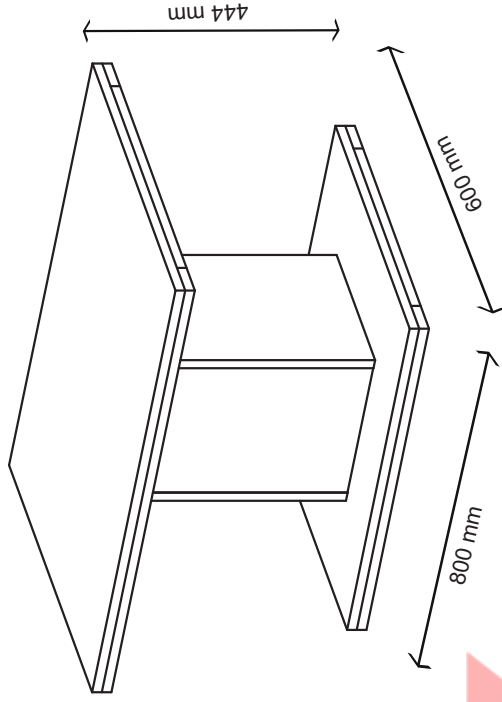

Installation manual

ISLA

Element symbol	Dimensions		Code	Package
1	800	16/32	1 STIL_1.001	1/1
2	600	16/32	1 STIL_1.002	1/1
3	396	278	16 STIL_1.003	1/1
4	396	248	16 STIL_1.004	1/1

1

3

2

4