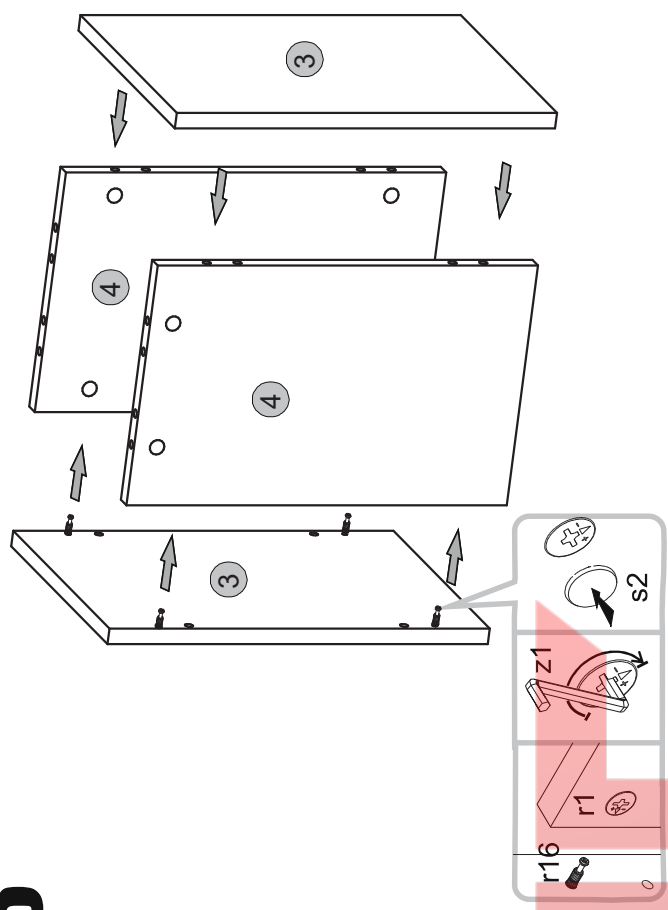

Installation manual

ISLA

Element symbol	Dimensions		Code	Package
1	800	16/32	1 STIL_1.001	1/1
2	600	16/32	1 STIL_1.002	1/1
3	396	278	16 STIL_1.003	1/1
4	396	248	16 STIL_1.004	1/1

1

3

2

4