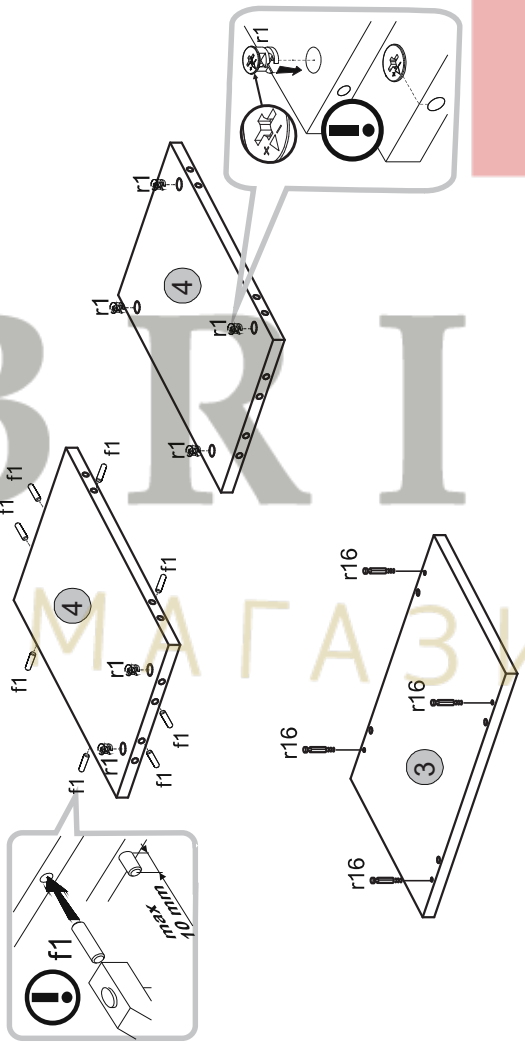

Installation manual

ISLA

Element symbol	Dimensions		Code	Package
1	800	16/32	1 STIL_1.001	1/1
2	600	16/32	1 STIL_1.002	1/1
3	396	278	16 STIL_1.003	1/1
4	396	248	16 STIL_1.004	1/1

1

3

2

4