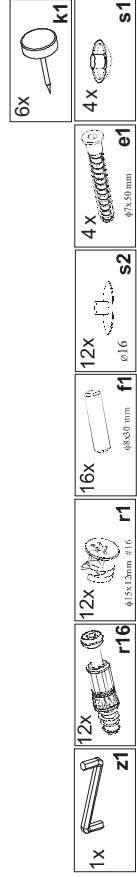

Installation manual

ISLA

Element symbol	Dimensions		Code	Package
1	800	16/32	1 STIL_1.001	1/1
2	600	16/32	1 STIL_1.002	1/1
3	396	278	16 STIL_1.003	1/1
4	396	248	16 STIL_1.004	1/1

1

3

2

4