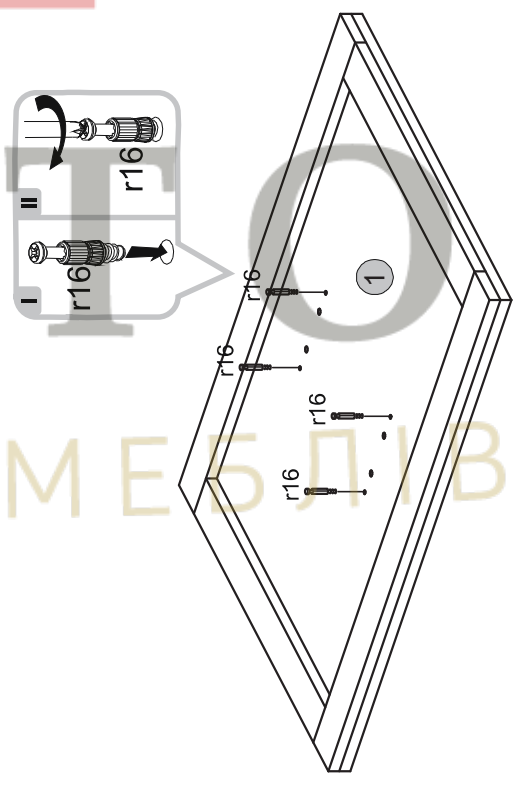

Installation manual

ISLA

Element symbol	Dimensions		Code	Package
1	800	16/32	1 STIL_1.001	1/1
2	600	16/32	1 STIL_1.002	1/1
3	396	278	16 STIL_1.003	1/1
4	396	248	16 STIL_1.004	1/1

1

3

2

4