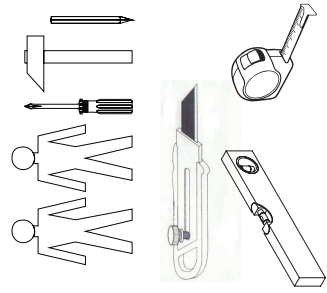

Installation manual
POLKA 140 INES 3

Element symbol	Dimensions	Code	Package
1	220	POL_140.001	1/1
2	1379	POL_140.002	1/1

1

3