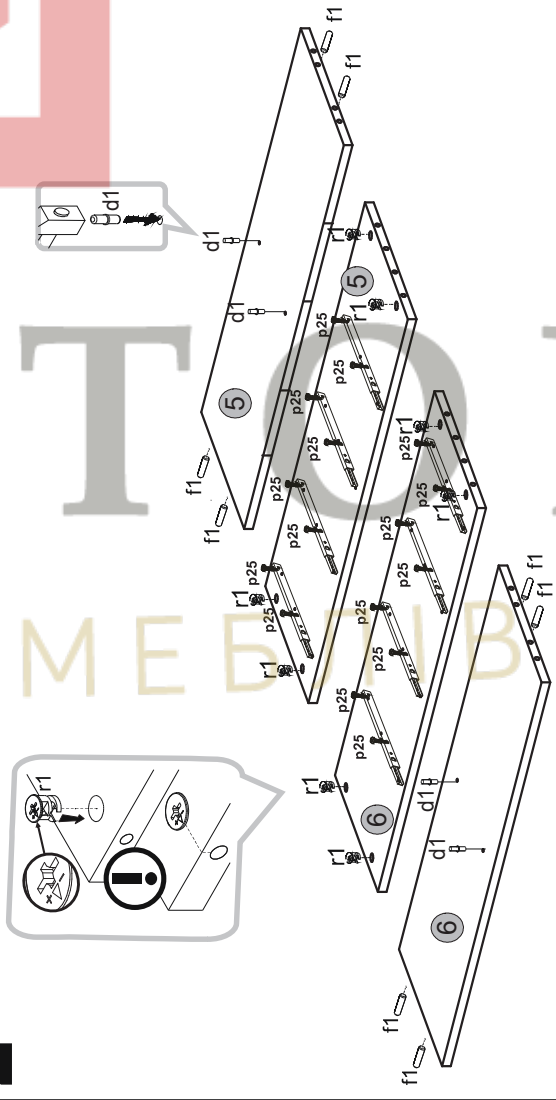

Instalation manual

KOMODA INES 5

Element symbol	Dimensions	Code	Package
1	1479 372	1 KOM_2D4S_jalyzi.001	2/3
2	886 365	1 KOM_2D4S_jalyzi.002	1/3
3	886 365	1 KOM_2D4S_jalyzi.003	1/3
4	1413 359	1 KOM_2D4S_jalyzi.004	2/3
5	826 334	1 KOM_2D4S_jalyzi.005	2/3
6	826 334	1 KOM_2D4S_jalyzi.006	2/3
7	463 327	2 KOM_2D4S_jalyzi.007	2/3
8	467 198	4 KOM_2D4S_jalyzi.008	3/3
9	1413 60	1 KOM_2D4S_jalyzi.009	2/3
10	397 120	4 KOM_2D4S_jalyzi.010	1/3
11	300 120	4 KOM_2D4S_jalyzi.011	1/3
12	300 120	4 KOM_2D4S_jalyzi.012	1/3
13	851 480	2 KOM_2D4S_jalyzi.015	2/3
14	851 471	1 KOM_2D4S_jalyzi.016	2/3
15	415 302	4 KOM_2D4S_jalyzi.017	1/3
16	804 467	1 KOM_2D4S_jalyzi.018	3/3
17	804 467	1 KOM_2D4S_jalyzi.019	3/3

1

3

2

4

BRIS TOOL

МАТАВИН МЕБЕЛ

5

7