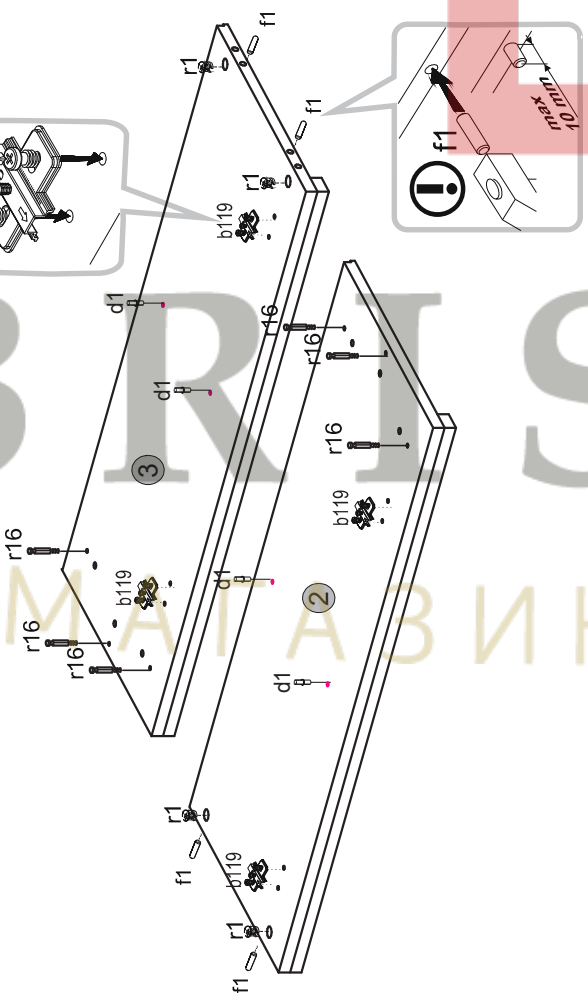

Instalation manual

KOMODA INES 5

Element symbol	Dimensions	Code	Package
1	1479 372	1 KOM_2D4S_jalyzi.001	2/3
2	886 365	1 KOM_2D4S_jalyzi.002	1/3
3	886 365	1 KOM_2D4S_jalyzi.003	1/3
4	1413 359	1 KOM_2D4S_jalyzi.004	2/3
5	826 334	1 KOM_2D4S_jalyzi.005	2/3
6	826 334	1 KOM_2D4S_jalyzi.006	2/3
7	463 327	2 KOM_2D4S_jalyzi.007	2/3
8	467 198	4 KOM_2D4S_jalyzi.008	3/3
9	1413 60	1 KOM_2D4S_jalyzi.009	2/3
10	397 120	4 KOM_2D4S_jalyzi.010	1/3
11	300 120	4 KOM_2D4S_jalyzi.011	1/3
12	300 120	4 KOM_2D4S_jalyzi.012	1/3
13	851 480	2 KOM_2D4S_jalyzi.015	2/3
14	851 471	1 KOM_2D4S_jalyzi.016	2/3
15	415 302	4 KOM_2D4S_jalyzi.017	1/3
16	804 467	1 KOM_2D4S_jalyzi.018	3/3
17	804 467	1 KOM_2D4S_jalyzi.019	3/3

1

3

2

4

BRIS TOOL

МАТАВИН МЕБЕЛ

5

7