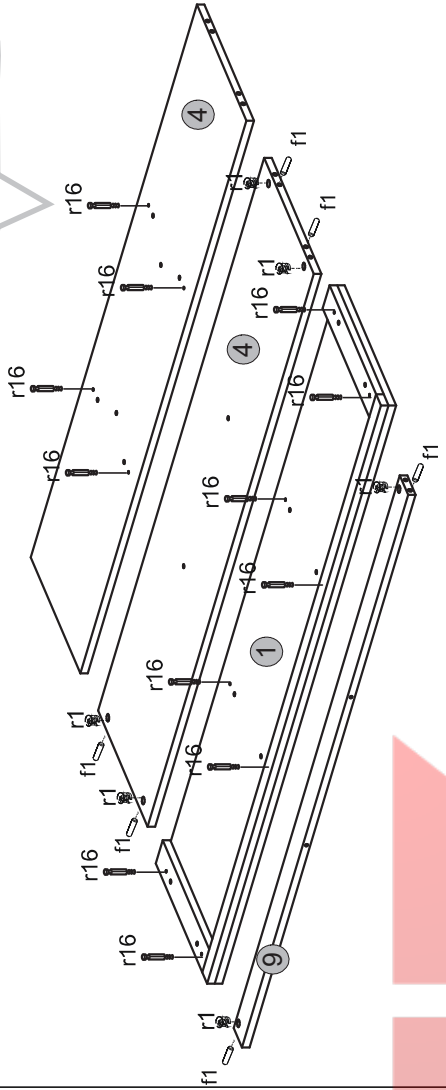

Instalation manual

KOMODA INES 5

Element symbol	Dimensions	Code	Package
1	1479 372	1 KOM_2D4S_jalyzi.001	2/3
2	886 365	1 KOM_2D4S_jalyzi.002	1/3
3	886 365	1 KOM_2D4S_jalyzi.003	1/3
4	1413 359	1 KOM_2D4S_jalyzi.004	2/3
5	826 334	1 KOM_2D4S_jalyzi.005	2/3
6	826 334	1 KOM_2D4S_jalyzi.006	2/3
7	463 327	2 KOM_2D4S_jalyzi.007	2/3
8	467 198	4 KOM_2D4S_jalyzi.008	3/3
9	1413 60	1 KOM_2D4S_jalyzi.009	2/3
10	397 120	4 KOM_2D4S_jalyzi.010	1/3
11	300 120	4 KOM_2D4S_jalyzi.011	1/3
12	300 120	4 KOM_2D4S_jalyzi.012	1/3
13	851 480	2 KOM_2D4S_jalyzi.015	2/3
14	851 471	1 KOM_2D4S_jalyzi.016	2/3
15	415 302	4 KOM_2D4S_jalyzi.017	1/3
16	804 467	1 KOM_2D4S_jalyzi.018	3/3
17	804 467	1 KOM_2D4S_jalyzi.019	3/3

1

3

2

4

BRIS TOOL

МАТАВИН МЕБЕЛ

5

7

! $a=b$

6

8

10

9