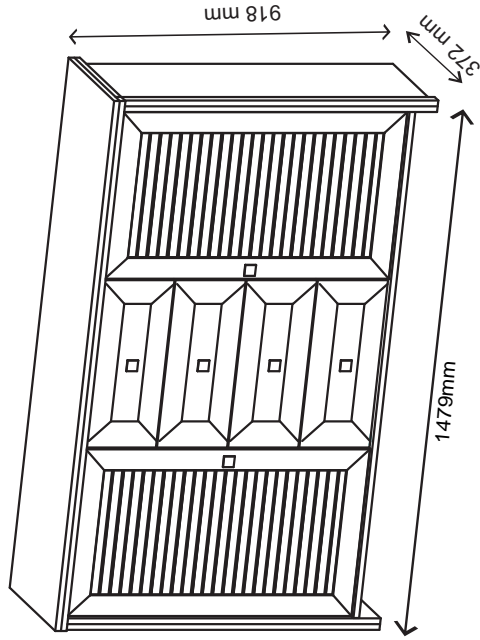

Instalation manual

KOMODA INES 5

Element symbol	Dimensions	Code	Package
1	1479 372	1 KOM_2D4S_jalyzi.001	2/3
2	886 365	1 KOM_2D4S_jalyzi.002	1/3
3	886 365	1 KOM_2D4S_jalyzi.003	1/3
4	1413 359	1 KOM_2D4S_jalyzi.004	2/3
5	826 334	1 KOM_2D4S_jalyzi.005	2/3
6	826 334	1 KOM_2D4S_jalyzi.006	2/3
7	463 327	2 KOM_2D4S_jalyzi.007	2/3
8	467 198	4 KOM_2D4S_jalyzi.008	3/3
9	1413 60	1 KOM_2D4S_jalyzi.009	2/3
10	397 120	4 KOM_2D4S_jalyzi.010	1/3
11	300 120	4 KOM_2D4S_jalyzi.011	1/3
12	300 120	4 KOM_2D4S_jalyzi.012	1/3
13	851 480	2 KOM_2D4S_jalyzi.015	2/3
14	851 471	1 KOM_2D4S_jalyzi.016	2/3
15	415 302	4 KOM_2D4S_jalyzi.017	1/3
16	804 467	1 KOM_2D4S_jalyzi.018	3/3
17	804 467	1 KOM_2D4S_jalyzi.019	3/3