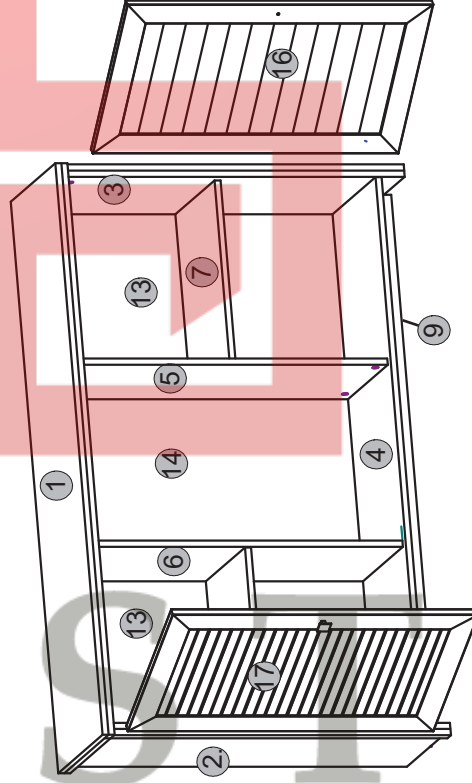

Instalation manual

KOMODA INES 5

Element symbol	Dimensions	Code	Package
1	1479 372	1 KOM_2D4S_jalyzi.001	2/3
2	886 365	1 KOM_2D4S_jalyzi.002	1/3
3	886 365	1 KOM_2D4S_jalyzi.003	1/3
4	1413 359	1 KOM_2D4S_jalyzi.004	2/3
5	826 334	1 KOM_2D4S_jalyzi.005	2/3
6	826 334	1 KOM_2D4S_jalyzi.006	2/3
7	463 327	2 KOM_2D4S_jalyzi.007	2/3
8	467 198	4 KOM_2D4S_jalyzi.008	3/3
9	1413 60	1 KOM_2D4S_jalyzi.009	2/3
10	397 120	4 KOM_2D4S_jalyzi.010	1/3
11	300 120	4 KOM_2D4S_jalyzi.011	1/3
12	300 120	4 KOM_2D4S_jalyzi.012	1/3
13	851 480	2 KOM_2D4S_jalyzi.015	2/3
14	851 471	1 KOM_2D4S_jalyzi.016	2/3
15	415 302	4 KOM_2D4S_jalyzi.017	1/3
16	804 467	1 KOM_2D4S_jalyzi.018	3/3
17	804 467	1 KOM_2D4S_jalyzi.019	3/3

1

3

2

4

BRIS TOOL

МАТАВИН МЕБЕЛ

5

7