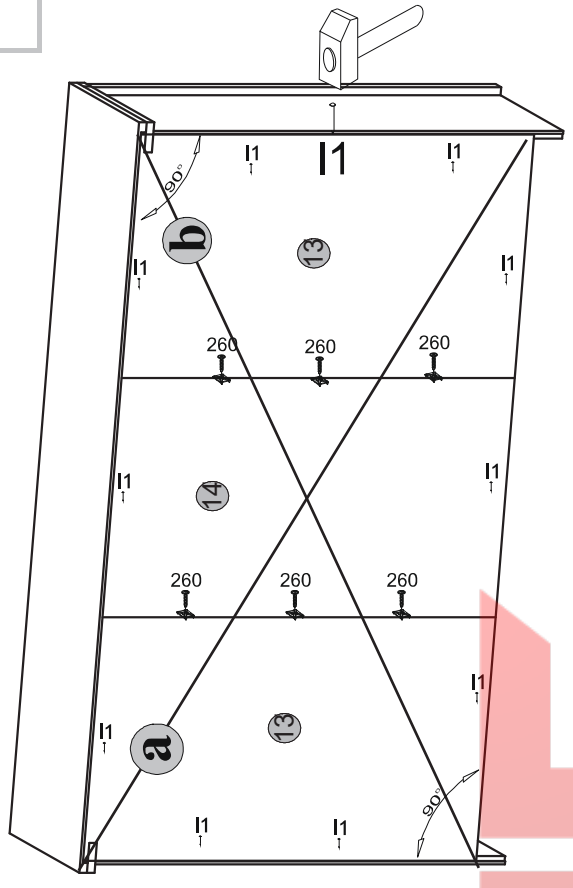

Instalation manual

KOMODA INES 5

Element symbol	Dimensions	Code	Package
1	1479 372	1 KOM_2D4S_jalyzi.001	2/3
2	886 365	1 KOM_2D4S_jalyzi.002	1/3
3	886 365	1 KOM_2D4S_jalyzi.003	1/3
4	1413 359	1 KOM_2D4S_jalyzi.004	2/3
5	826 334	1 KOM_2D4S_jalyzi.005	2/3
6	826 334	1 KOM_2D4S_jalyzi.006	2/3
7	463 327	2 KOM_2D4S_jalyzi.007	2/3
8	467 198	4 KOM_2D4S_jalyzi.008	3/3
9	1413 60	1 KOM_2D4S_jalyzi.009	2/3
10	397 120	4 KOM_2D4S_jalyzi.010	1/3
11	300 120	4 KOM_2D4S_jalyzi.011	1/3
12	300 120	4 KOM_2D4S_jalyzi.012	1/3
13	851 480	2 KOM_2D4S_jalyzi.015	2/3
14	851 471	1 KOM_2D4S_jalyzi.016	2/3
15	415 302	4 KOM_2D4S_jalyzi.017	1/3
16	804 467	1 KOM_2D4S_jalyzi.018	3/3
17	804 467	1 KOM_2D4S_jalyzi.019	3/3

! $a=b$

6

8

10

9