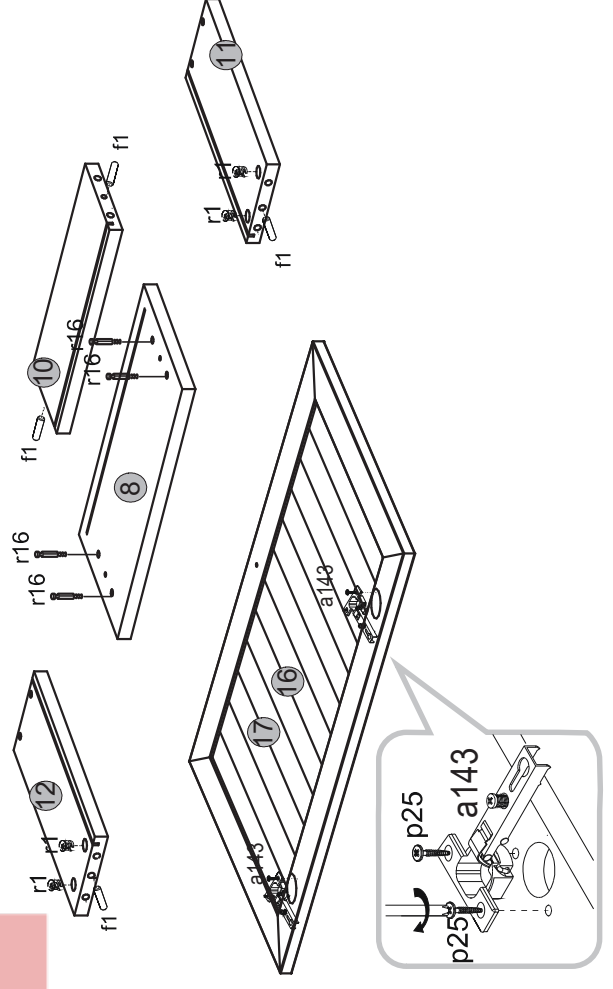

BRIS TOOL

МАТАВИН МЕБЕЛ