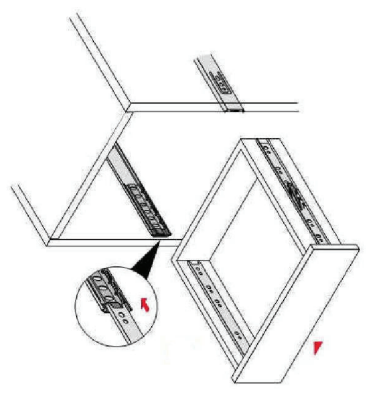

Instalation manual

KOMODA INES 5

Element symbol	Dimensions	Code	Package
1	1479 372	1 KOM_2D4S_jalyzi.001	2/3
2	886 365	1 KOM_2D4S_jalyzi.002	1/3
3	886 365	1 KOM_2D4S_jalyzi.003	1/3
4	1413 359	1 KOM_2D4S_jalyzi.004	2/3
5	826 334	1 KOM_2D4S_jalyzi.005	2/3
6	826 334	1 KOM_2D4S_jalyzi.006	2/3
7	463 327	2 KOM_2D4S_jalyzi.007	2/3
8	467 198	4 KOM_2D4S_jalyzi.008	3/3
9	1413 60	1 KOM_2D4S_jalyzi.009	2/3
10	397 120	4 KOM_2D4S_jalyzi.010	1/3
11	300 120	4 KOM_2D4S_jalyzi.011	1/3
12	300 120	4 KOM_2D4S_jalyzi.012	1/3
13	851 480	2 KOM_2D4S_jalyzi.015	2/3
14	851 471	1 KOM_2D4S_jalyzi.016	2/3
15	415 302	4 KOM_2D4S_jalyzi.017	1/3
16	804 467	1 KOM_2D4S_jalyzi.018	3/3
17	804 467	1 KOM_2D4S_jalyzi.019	3/3

! $a=b$

6

8

10

9