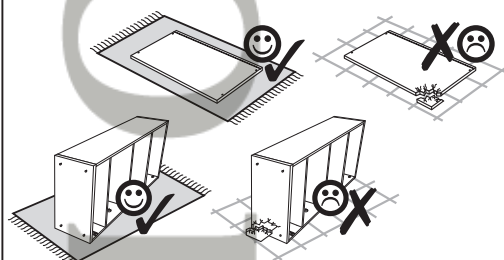

Instalation manual

Marokko RTV 3S

| Element symbol | Dimensions | | | | Code | Package |
|----------------|------------|------|-------|---|------------|---------|
| 1 | 1489 | 470 | 22 | 1 | RTV_3S.001 | 1/2 |
| 2 | 1425 | 459 | 16 | 1 | RTV_3S.002 | 1/2 |
| 3 | 1425 | 459 | 16 | 1 | RTV_3S.003 | 1/2 |
| 4 | 548 | 464 | 16/30 | 1 | RTV_3S.004 | 1/2 |
| 5 | 548 | 464 | 16/30 | 1 | RTV_3S.005 | 1/2 |
| 6 | 246 | 437 | 16 | 1 | RTV_3S.006 | 2/2 |
| 7 | 246 | 437 | 16 | 1 | RTV_3S.007 | 2/2 |
| 8 | 170 | 440 | 16 | 2 | RTV_3S.008 | 2/2 |
| 9 | 458 | 1444 | 3 | 1 | RTV_3S.009 | 1/2 |
| 10 | 427 | 402 | 3 | 2 | RTV_3S.010 | 2/2 |
| 11 | 419 | 402 | 3 | 1 | RTV_3S.011 | 2/2 |
| 12 | 471 | 240 | 16 | 1 | RTV_3S.012 | 2/2 |
| 13 | 471 | 240 | 16 | 1 | RTV_3S.013 | 2/2 |
| 14 | 471 | 240 | 16 | 1 | RTV_3S.014 | 2/2 |
| 15 | 409 | 160 | 16 | 2 | RTV_3S.015 | 2/2 |
| 16 | 401 | 160 | 16 | 1 | RTV_3S.016 | 2/2 |
| 17 | 400 | 160 | 16 | 3 | RTV_3S.017 | 2/2 |
| 18 | 400 | 160 | 16 | 3 | RTV_3S.018 | 2/2 |
| 19 | 100 | 40 | 30 | 2 | RTV_3S.023 | 1/2 |