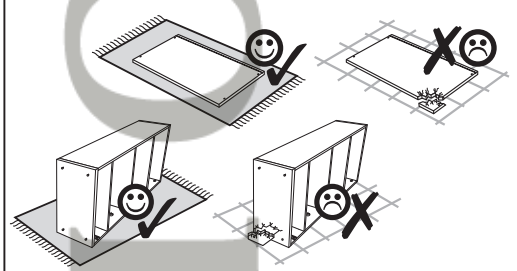

# Instalation manual

Marokko BIU\_1D1S

Element symbol	Dimensions				Code	Package
1	1200	554	22	1	BIU_1D1S_120.001	2/2
2	729	494	16/30	1	BIU_1D1S_120.002	1/2
3	729	494	16/30	1	BIU_1D1S_120.003	1/2
4	606	335	16	1	BIU_1D1S_120.004	2/2
5	340	490	16	1	BIU_1D1S_120.005	2/2
6	340	454	16	1	BIU_1D1S_120.006	2/2
7	200	710	16	1	BIU_1D1S_120.007	2/2
8	200	414	16/30	1	BIU_1D1S_120.008	2/2
9	704	114	16	1	BIU_1D1S_120.009	2/2
10	650	80	16	1	BIU_1D1S_120.010	2/2
11	400	80	16	1	BIU_1D1S_120.012	2/2
12	400	80	16	1	BIU_1D1S_120.013	2/2
13	668	402	3	1	BIU_1D1S_120.020	2/2
14	622	359	3	1	BIU_1D1S_120.021	2/2
15	729	40	30	1		1/2
16	729	40	30	1		1/2