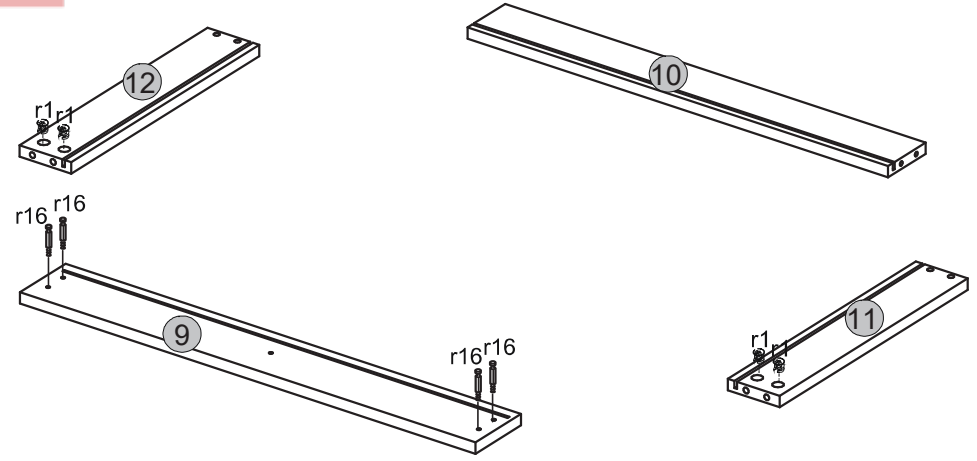

# Instalation manual

Marokko BIU\_1D1S

Element symbol	Dimensions				Code	Package
1	1200	554	22	1	BIU_1D1S_120.001	2/2
2	729	494	16/30	1	BIU_1D1S_120.002	1/2
3	729	494	16/30	1	BIU_1D1S_120.003	1/2
4	606	335	16	1	BIU_1D1S_120.004	2/2
5	340	490	16	1	BIU_1D1S_120.005	2/2
6	340	454	16	1	BIU_1D1S_120.006	2/2
7	200	710	16	1	BIU_1D1S_120.007	2/2
8	200	414	16/30	1	BIU_1D1S_120.008	2/2
9	704	114	16	1	BIU_1D1S_120.009	2/2
10	650	80	16	1	BIU_1D1S_120.010	2/2
11	400	80	16	1	BIU_1D1S_120.012	2/2
12	400	80	16	1	BIU_1D1S_120.013	2/2
13	668	402	3	1	BIU_1D1S_120.020	2/2
14	622	359	3	1	BIU_1D1S_120.021	2/2
15	729	40	30	1		1/2
16	729	40	30	1		1/2

1

3

2

4

**5****7****8****6**

9

10

11