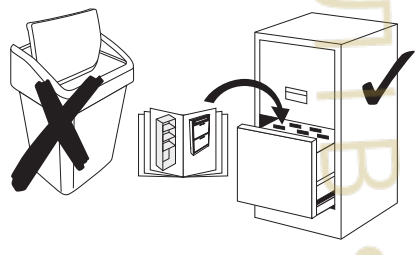

# Instalation manual

Marokko BIU\_1D1S

Element symbol	Dimensions				Code	Package
1	1200	554	22	1	BIU_1D1S_120.001	2/2
2	729	494	16/30	1	BIU_1D1S_120.002	1/2
3	729	494	16/30	1	BIU_1D1S_120.003	1/2
4	606	335	16	1	BIU_1D1S_120.004	2/2
5	340	490	16	1	BIU_1D1S_120.005	2/2
6	340	454	16	1	BIU_1D1S_120.006	2/2
7	200	710	16	1	BIU_1D1S_120.007	2/2
8	200	414	16/30	1	BIU_1D1S_120.008	2/2
9	704	114	16	1	BIU_1D1S_120.009	2/2
10	650	80	16	1	BIU_1D1S_120.010	2/2
11	400	80	16	1	BIU_1D1S_120.012	2/2
12	400	80	16	1	BIU_1D1S_120.013	2/2
13	668	402	3	1	BIU_1D1S_120.020	2/2
14	622	359	3	1	BIU_1D1S_120.021	2/2
15	729	40	30	1		1/2
16	729	40	30	1		1/2