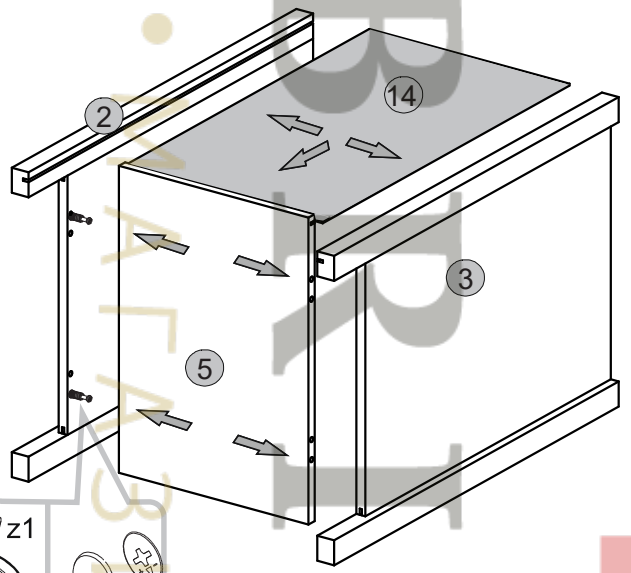

# Instalation manual

Marokko BIU\_1D1S

Element symbol	Dimensions				Code	Package
1	1200	554	22	1	BIU_1D1S_120.001	2/2
2	729	494	16/30	1	BIU_1D1S_120.002	1/2
3	729	494	16/30	1	BIU_1D1S_120.003	1/2
4	606	335	16	1	BIU_1D1S_120.004	2/2
5	340	490	16	1	BIU_1D1S_120.005	2/2
6	340	454	16	1	BIU_1D1S_120.006	2/2
7	200	710	16	1	BIU_1D1S_120.007	2/2
8	200	414	16/30	1	BIU_1D1S_120.008	2/2
9	704	114	16	1	BIU_1D1S_120.009	2/2
10	650	80	16	1	BIU_1D1S_120.010	2/2
11	400	80	16	1	BIU_1D1S_120.012	2/2
12	400	80	16	1	BIU_1D1S_120.013	2/2
13	668	402	3	1	BIU_1D1S_120.020	2/2
14	622	359	3	1	BIU_1D1S_120.021	2/2
15	729	40	30	1		1/2
16	729	40	30	1		1/2

1

3

2

4

**5****7****8****6**

9

10

11