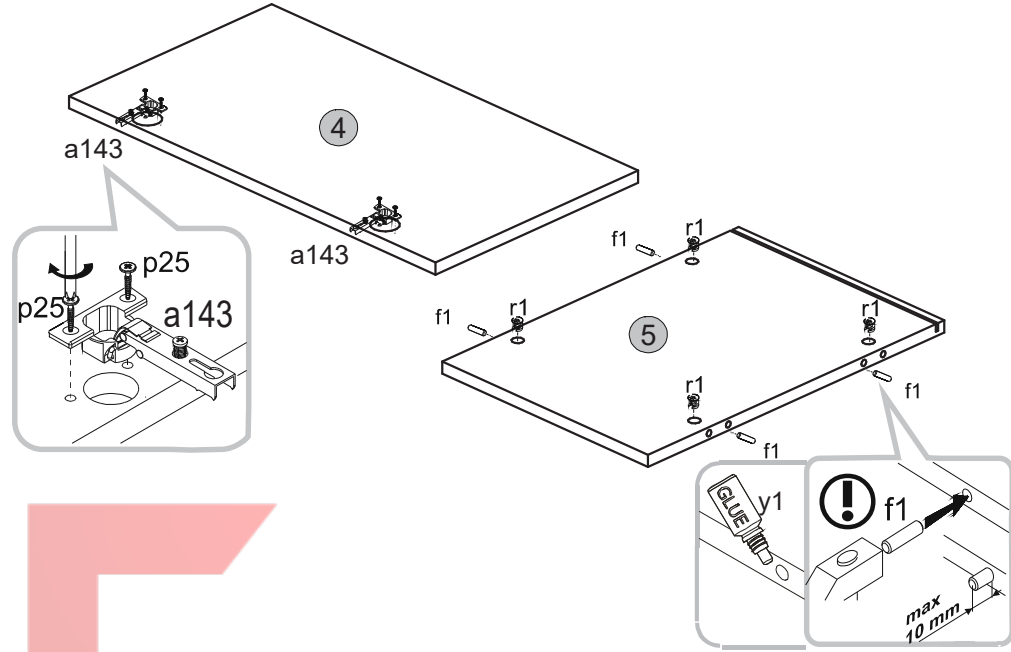

# Instalation manual

Marokko BIU\_1D1S

Element symbol	Dimensions				Code	Package
1	1200	554	22	1	BIU_1D1S_120.001	2/2
2	729	494	16/30	1	BIU_1D1S_120.002	1/2
3	729	494	16/30	1	BIU_1D1S_120.003	1/2
4	606	335	16	1	BIU_1D1S_120.004	2/2
5	340	490	16	1	BIU_1D1S_120.005	2/2
6	340	454	16	1	BIU_1D1S_120.006	2/2
7	200	710	16	1	BIU_1D1S_120.007	2/2
8	200	414	16/30	1	BIU_1D1S_120.008	2/2
9	704	114	16	1	BIU_1D1S_120.009	2/2
10	650	80	16	1	BIU_1D1S_120.010	2/2
11	400	80	16	1	BIU_1D1S_120.012	2/2
12	400	80	16	1	BIU_1D1S_120.013	2/2
13	668	402	3	1	BIU_1D1S_120.020	2/2
14	622	359	3	1	BIU_1D1S_120.021	2/2
15	729	40	30	1		1/2
16	729	40	30	1		1/2

1

3

2

4

**5****7****8****6**

9

10

11