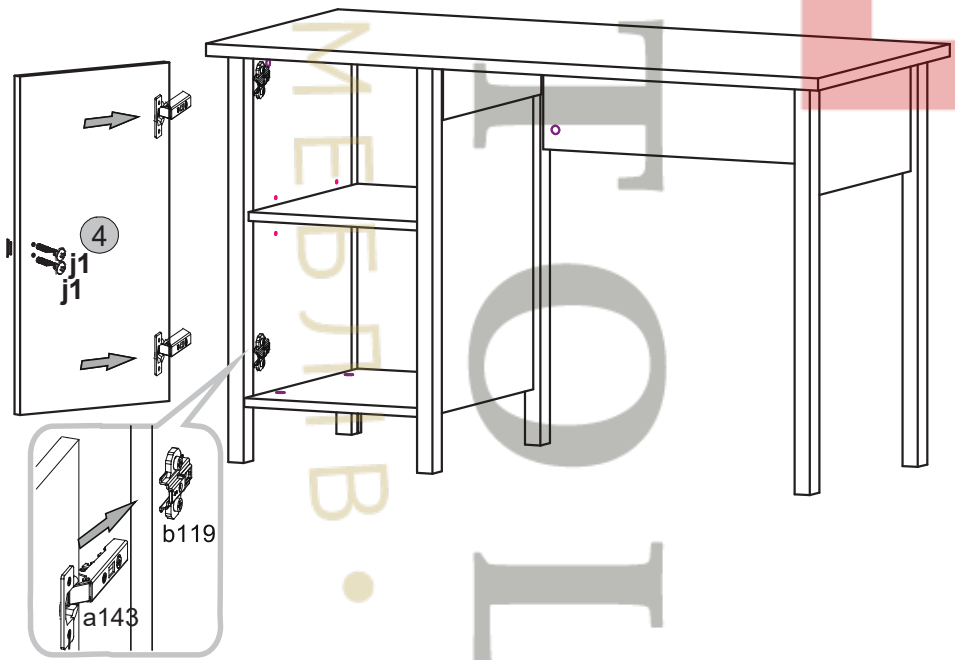

# Instalation manual

Marokko BIU\_1D1S

Element symbol	Dimensions				Code	Package
1	1200	554	22	1	BIU_1D1S_120.001	2/2
2	729	494	16/30	1	BIU_1D1S_120.002	1/2
3	729	494	16/30	1	BIU_1D1S_120.003	1/2
4	606	335	16	1	BIU_1D1S_120.004	2/2
5	340	490	16	1	BIU_1D1S_120.005	2/2
6	340	454	16	1	BIU_1D1S_120.006	2/2
7	200	710	16	1	BIU_1D1S_120.007	2/2
8	200	414	16/30	1	BIU_1D1S_120.008	2/2
9	704	114	16	1	BIU_1D1S_120.009	2/2
10	650	80	16	1	BIU_1D1S_120.010	2/2
11	400	80	16	1	BIU_1D1S_120.012	2/2
12	400	80	16	1	BIU_1D1S_120.013	2/2
13	668	402	3	1	BIU_1D1S_120.020	2/2
14	622	359	3	1	BIU_1D1S_120.021	2/2
15	729	40	30	1		1/2
16	729	40	30	1		1/2

1

3

2

4

**5****7****8****6**

9

10

11