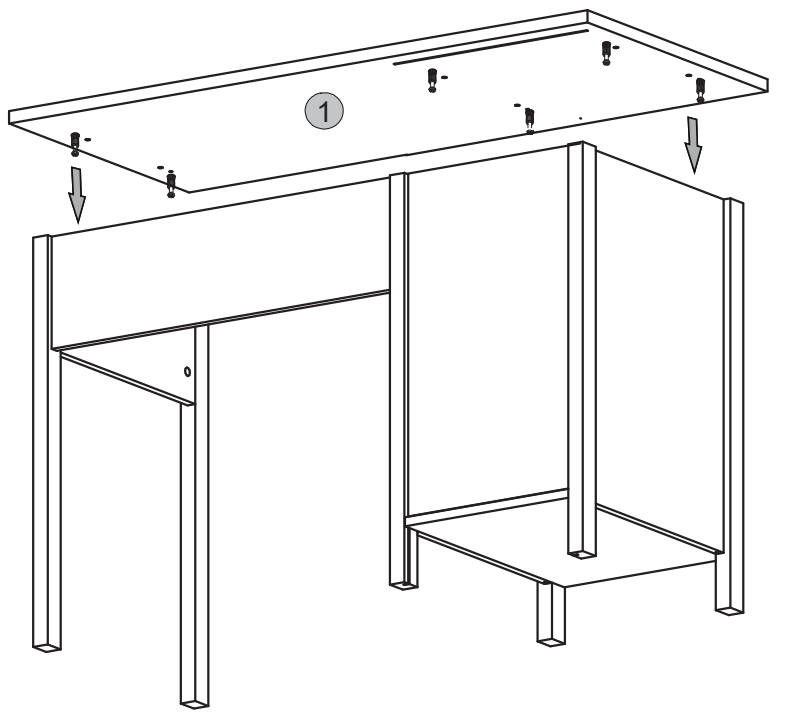

# Instalation manual

Marokko BIU\_1D1S

Element symbol	Dimensions				Code	Package
1	1200	554	22	1	BIU_1D1S_120.001	2/2
2	729	494	16/30	1	BIU_1D1S_120.002	1/2
3	729	494	16/30	1	BIU_1D1S_120.003	1/2
4	606	335	16	1	BIU_1D1S_120.004	2/2
5	340	490	16	1	BIU_1D1S_120.005	2/2
6	340	454	16	1	BIU_1D1S_120.006	2/2
7	200	710	16	1	BIU_1D1S_120.007	2/2
8	200	414	16/30	1	BIU_1D1S_120.008	2/2
9	704	114	16	1	BIU_1D1S_120.009	2/2
10	650	80	16	1	BIU_1D1S_120.010	2/2
11	400	80	16	1	BIU_1D1S_120.012	2/2
12	400	80	16	1	BIU_1D1S_120.013	2/2
13	668	402	3	1	BIU_1D1S_120.020	2/2
14	622	359	3	1	BIU_1D1S_120.021	2/2
15	729	40	30	1		1/2
16	729	40	30	1		1/2

1

3

2

4

**5****7****8****6**

9

10

11