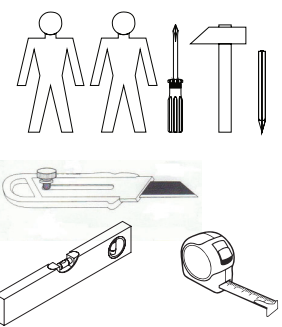

# Instalation manual

Marokko BIU\_1D1S

Element symbol	Dimensions				Code	Package
1	1200	554	22	1	BIU_1D1S_120.001	2/2
2	729	494	16/30	1	BIU_1D1S_120.002	1/2
3	729	494	16/30	1	BIU_1D1S_120.003	1/2
4	606	335	16	1	BIU_1D1S_120.004	2/2
5	340	490	16	1	BIU_1D1S_120.005	2/2
6	340	454	16	1	BIU_1D1S_120.006	2/2
7	200	710	16	1	BIU_1D1S_120.007	2/2
8	200	414	16/30	1	BIU_1D1S_120.008	2/2
9	704	114	16	1	BIU_1D1S_120.009	2/2
10	650	80	16	1	BIU_1D1S_120.010	2/2
11	400	80	16	1	BIU_1D1S_120.012	2/2
12	400	80	16	1	BIU_1D1S_120.013	2/2
13	668	402	3	1	BIU_1D1S_120.020	2/2
14	622	359	3	1	BIU_1D1S_120.021	2/2
15	729	40	30	1		1/2
16	729	40	30	1		1/2