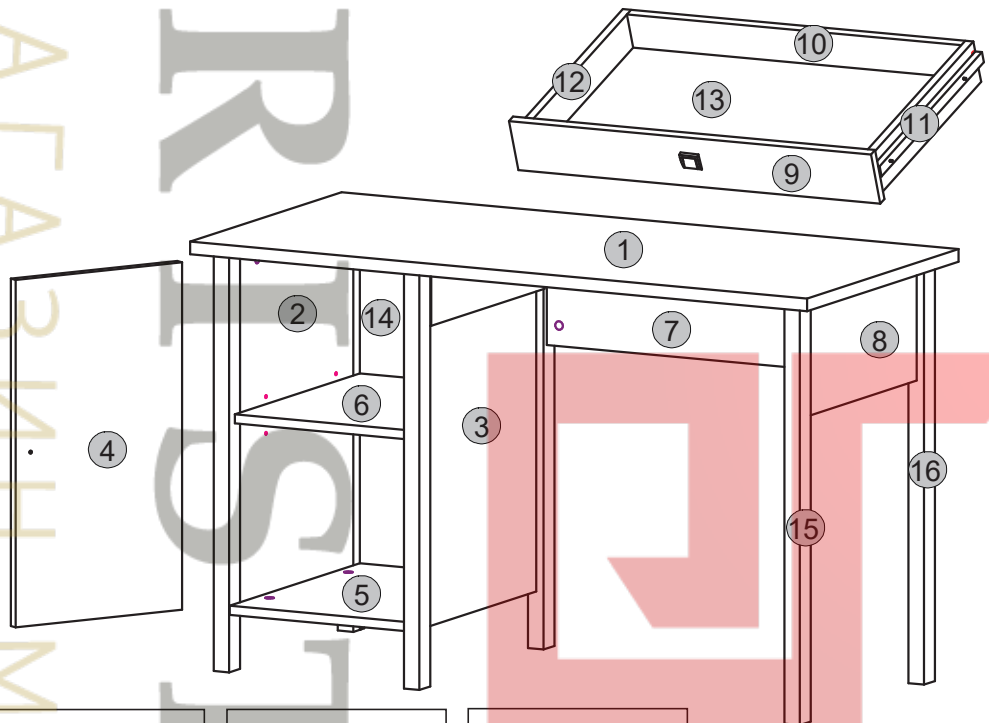

# Instalation manual

Marokko BIU\_1D1S

Element symbol	Dimensions				Code	Package
1	1200	554	22	1	BIU_1D1S_120.001	2/2
2	729	494	16/30	1	BIU_1D1S_120.002	1/2
3	729	494	16/30	1	BIU_1D1S_120.003	1/2
4	606	335	16	1	BIU_1D1S_120.004	2/2
5	340	490	16	1	BIU_1D1S_120.005	2/2
6	340	454	16	1	BIU_1D1S_120.006	2/2
7	200	710	16	1	BIU_1D1S_120.007	2/2
8	200	414	16/30	1	BIU_1D1S_120.008	2/2
9	704	114	16	1	BIU_1D1S_120.009	2/2
10	650	80	16	1	BIU_1D1S_120.010	2/2
11	400	80	16	1	BIU_1D1S_120.012	2/2
12	400	80	16	1	BIU_1D1S_120.013	2/2
13	668	402	3	1	BIU_1D1S_120.020	2/2
14	622	359	3	1	BIU_1D1S_120.021	2/2
15	729	40	30	1		1/2
16	729	40	30	1		1/2

1

3

2

4

**5****7****8****6**

9

10

11