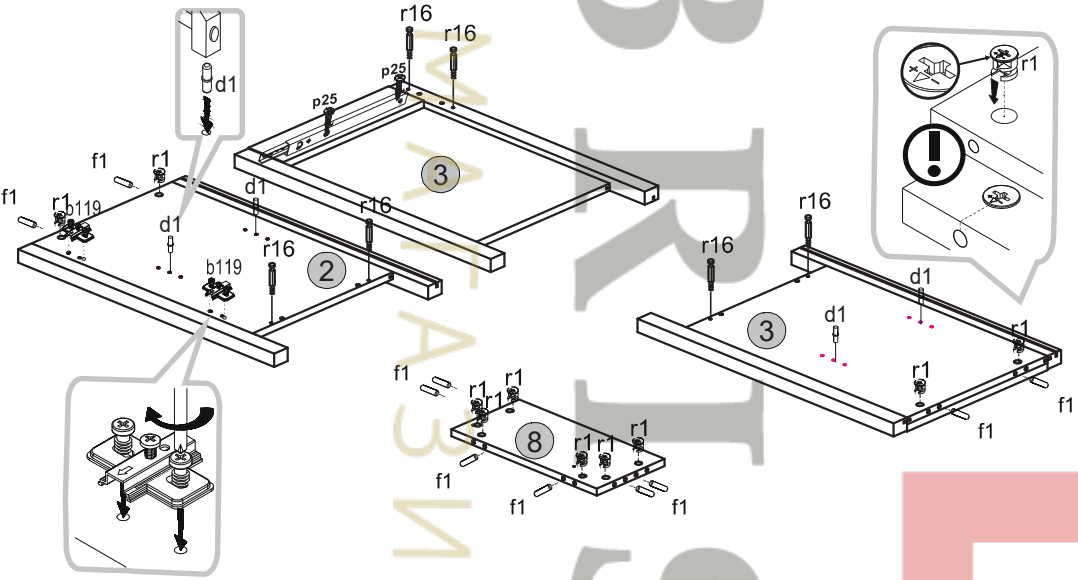

# Instalation manual

Marokko BIU\_1D1S

Element symbol	Dimensions				Code	Package
1	1200	554	22	1	BIU_1D1S_120.001	2/2
2	729	494	16/30	1	BIU_1D1S_120.002	1/2
3	729	494	16/30	1	BIU_1D1S_120.003	1/2
4	606	335	16	1	BIU_1D1S_120.004	2/2
5	340	490	16	1	BIU_1D1S_120.005	2/2
6	340	454	16	1	BIU_1D1S_120.006	2/2
7	200	710	16	1	BIU_1D1S_120.007	2/2
8	200	414	16/30	1	BIU_1D1S_120.008	2/2
9	704	114	16	1	BIU_1D1S_120.009	2/2
10	650	80	16	1	BIU_1D1S_120.010	2/2
11	400	80	16	1	BIU_1D1S_120.012	2/2
12	400	80	16	1	BIU_1D1S_120.013	2/2
13	668	402	3	1	BIU_1D1S_120.020	2/2
14	622	359	3	1	BIU_1D1S_120.021	2/2
15	729	40	30	1		1/2
16	729	40	30	1		1/2

1

3

2

4

**5****7****8****6**

9

10

11