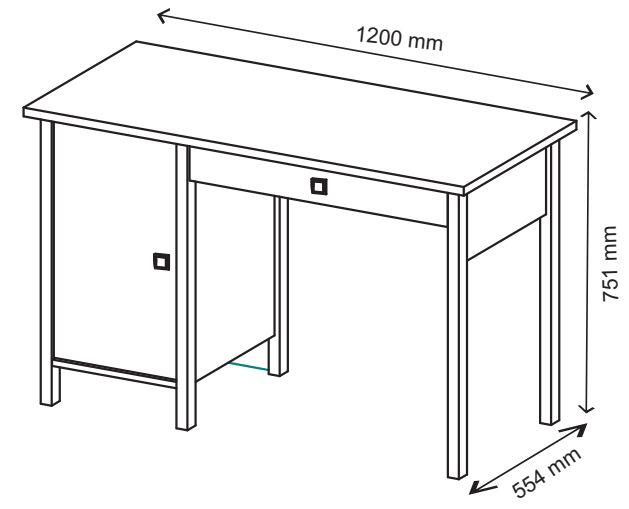

# Instalation manual

Marokko BIU\_1D1S

Element symbol	Dimensions				Code	Package
1	1200	554	22	1	BIU_1D1S_120.001	2/2
2	729	494	16/30	1	BIU_1D1S_120.002	1/2
3	729	494	16/30	1	BIU_1D1S_120.003	1/2
4	606	335	16	1	BIU_1D1S_120.004	2/2
5	340	490	16	1	BIU_1D1S_120.005	2/2
6	340	454	16	1	BIU_1D1S_120.006	2/2
7	200	710	16	1	BIU_1D1S_120.007	2/2
8	200	414	16/30	1	BIU_1D1S_120.008	2/2
9	704	114	16	1	BIU_1D1S_120.009	2/2
10	650	80	16	1	BIU_1D1S_120.010	2/2
11	400	80	16	1	BIU_1D1S_120.012	2/2
12	400	80	16	1	BIU_1D1S_120.013	2/2
13	668	402	3	1	BIU_1D1S_120.020	2/2
14	622	359	3	1	BIU_1D1S_120.021	2/2
15	729	40	30	1		1/2
16	729	40	30	1		1/2

1

3

2

4

**5****7****8****6**

9

10

11