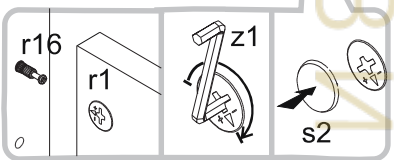

# Instalation manual

Marokko BIU\_1D1S

Element symbol	Dimensions				Code	Package
1	1200	554	22	1	BIU_1D1S_120.001	2/2
2	729	494	16/30	1	BIU_1D1S_120.002	1/2
3	729	494	16/30	1	BIU_1D1S_120.003	1/2
4	606	335	16	1	BIU_1D1S_120.004	2/2
5	340	490	16	1	BIU_1D1S_120.005	2/2
6	340	454	16	1	BIU_1D1S_120.006	2/2
7	200	710	16	1	BIU_1D1S_120.007	2/2
8	200	414	16/30	1	BIU_1D1S_120.008	2/2
9	704	114	16	1	BIU_1D1S_120.009	2/2
10	650	80	16	1	BIU_1D1S_120.010	2/2
11	400	80	16	1	BIU_1D1S_120.012	2/2
12	400	80	16	1	BIU_1D1S_120.013	2/2
13	668	402	3	1	BIU_1D1S_120.020	2/2
14	622	359	3	1	BIU_1D1S_120.021	2/2
15	729	40	30	1		1/2
16	729	40	30	1		1/2

1

3

2

4

**5****7****8****6**

9

10

11