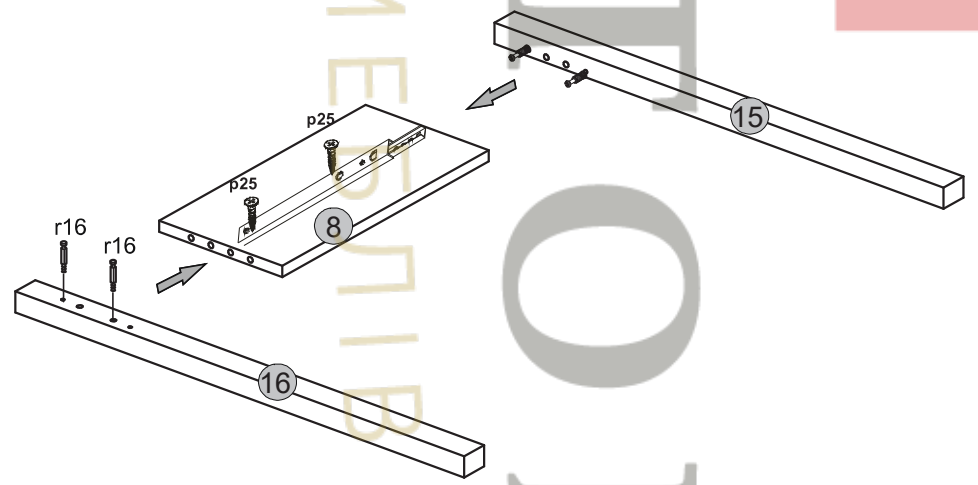

# Instalation manual

Marokko BIU\_1D1S

Element symbol	Dimensions				Code	Package
1	1200	554	22	1	BIU_1D1S_120.001	2/2
2	729	494	16/30	1	BIU_1D1S_120.002	1/2
3	729	494	16/30	1	BIU_1D1S_120.003	1/2
4	606	335	16	1	BIU_1D1S_120.004	2/2
5	340	490	16	1	BIU_1D1S_120.005	2/2
6	340	454	16	1	BIU_1D1S_120.006	2/2
7	200	710	16	1	BIU_1D1S_120.007	2/2
8	200	414	16/30	1	BIU_1D1S_120.008	2/2
9	704	114	16	1	BIU_1D1S_120.009	2/2
10	650	80	16	1	BIU_1D1S_120.010	2/2
11	400	80	16	1	BIU_1D1S_120.012	2/2
12	400	80	16	1	BIU_1D1S_120.013	2/2
13	668	402	3	1	BIU_1D1S_120.020	2/2
14	622	359	3	1	BIU_1D1S_120.021	2/2
15	729	40	30	1		1/2
16	729	40	30	1		1/2

1

3

2

4

**5****7****8****6**

9

10

11