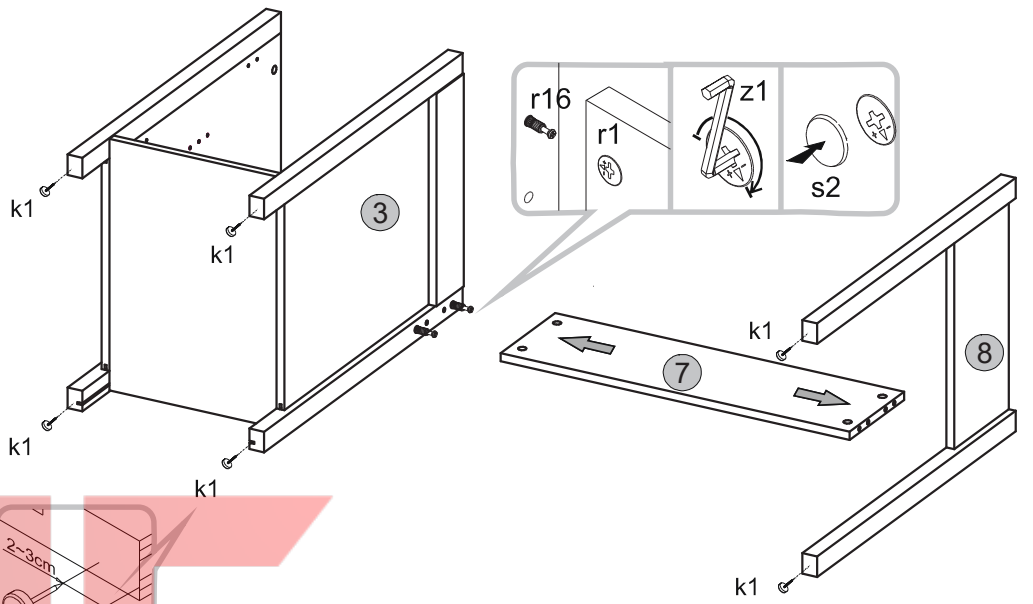

# Instalation manual

Marokko BIU\_1D1S

Element symbol	Dimensions				Code	Package
1	1200	554	22	1	BIU_1D1S_120.001	2/2
2	729	494	16/30	1	BIU_1D1S_120.002	1/2
3	729	494	16/30	1	BIU_1D1S_120.003	1/2
4	606	335	16	1	BIU_1D1S_120.004	2/2
5	340	490	16	1	BIU_1D1S_120.005	2/2
6	340	454	16	1	BIU_1D1S_120.006	2/2
7	200	710	16	1	BIU_1D1S_120.007	2/2
8	200	414	16/30	1	BIU_1D1S_120.008	2/2
9	704	114	16	1	BIU_1D1S_120.009	2/2
10	650	80	16	1	BIU_1D1S_120.010	2/2
11	400	80	16	1	BIU_1D1S_120.012	2/2
12	400	80	16	1	BIU_1D1S_120.013	2/2
13	668	402	3	1	BIU_1D1S_120.020	2/2
14	622	359	3	1	BIU_1D1S_120.021	2/2
15	729	40	30	1		1/2
16	729	40	30	1		1/2

1

3

2

4

**5****7****8****6**

9

10

11