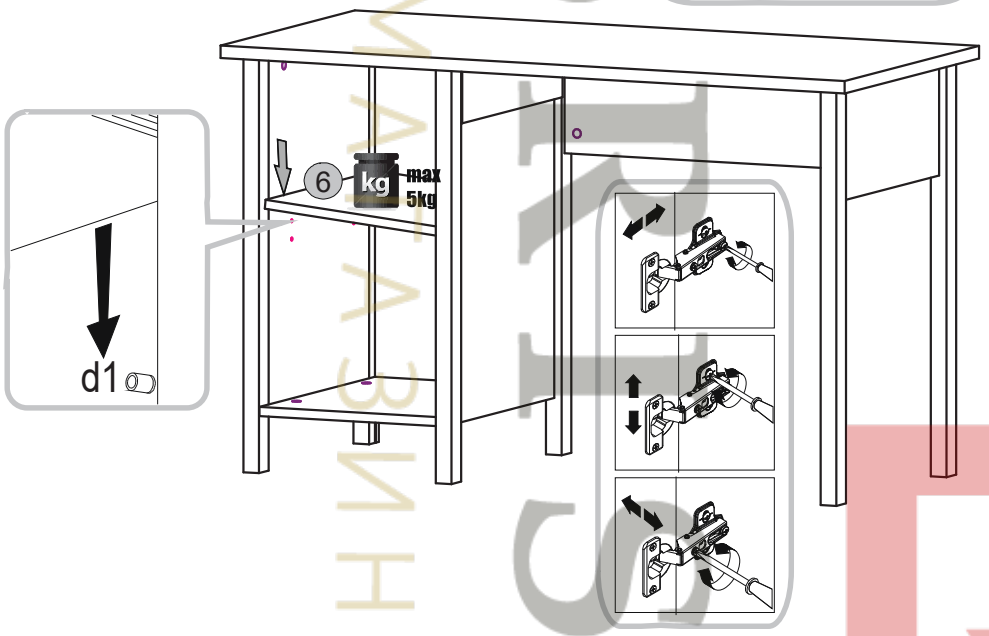

# Instalation manual

Marokko BIU\_1D1S

Element symbol	Dimensions				Code	Package
1	1200	554	22	1	BIU_1D1S_120.001	2/2
2	729	494	16/30	1	BIU_1D1S_120.002	1/2
3	729	494	16/30	1	BIU_1D1S_120.003	1/2
4	606	335	16	1	BIU_1D1S_120.004	2/2
5	340	490	16	1	BIU_1D1S_120.005	2/2
6	340	454	16	1	BIU_1D1S_120.006	2/2
7	200	710	16	1	BIU_1D1S_120.007	2/2
8	200	414	16/30	1	BIU_1D1S_120.008	2/2
9	704	114	16	1	BIU_1D1S_120.009	2/2
10	650	80	16	1	BIU_1D1S_120.010	2/2
11	400	80	16	1	BIU_1D1S_120.012	2/2
12	400	80	16	1	BIU_1D1S_120.013	2/2
13	668	402	3	1	BIU_1D1S_120.020	2/2
14	622	359	3	1	BIU_1D1S_120.021	2/2
15	729	40	30	1		1/2
16	729	40	30	1		1/2

1

3

2

4

**5****7****8****6**

9

10

11