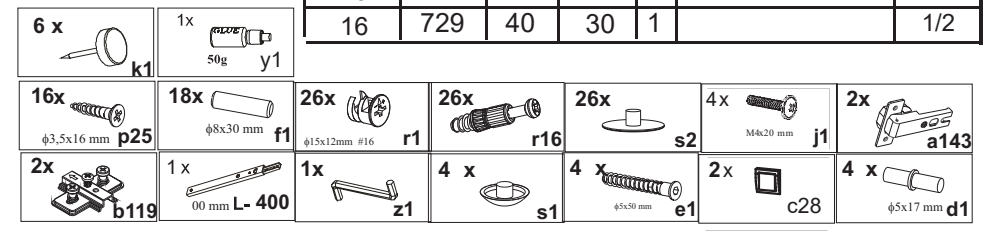

# Instalation manual

Marokko BIU\_1D1S

Element symbol	Dimensions				Code	Package
1	1200	554	22	1	BIU_1D1S_120.001	2/2
2	729	494	16/30	1	BIU_1D1S_120.002	1/2
3	729	494	16/30	1	BIU_1D1S_120.003	1/2
4	606	335	16	1	BIU_1D1S_120.004	2/2
5	340	490	16	1	BIU_1D1S_120.005	2/2
6	340	454	16	1	BIU_1D1S_120.006	2/2
7	200	710	16	1	BIU_1D1S_120.007	2/2
8	200	414	16/30	1	BIU_1D1S_120.008	2/2
9	704	114	16	1	BIU_1D1S_120.009	2/2
10	650	80	16	1	BIU_1D1S_120.010	2/2
11	400	80	16	1	BIU_1D1S_120.012	2/2
12	400	80	16	1	BIU_1D1S_120.013	2/2
13	668	402	3	1	BIU_1D1S_120.020	2/2
14	622	359	3	1	BIU_1D1S_120.021	2/2
15	729	40	30	1		1/2
16	729	40	30	1		1/2

1

3

2

4

**5****7****8****6**

9

10

11