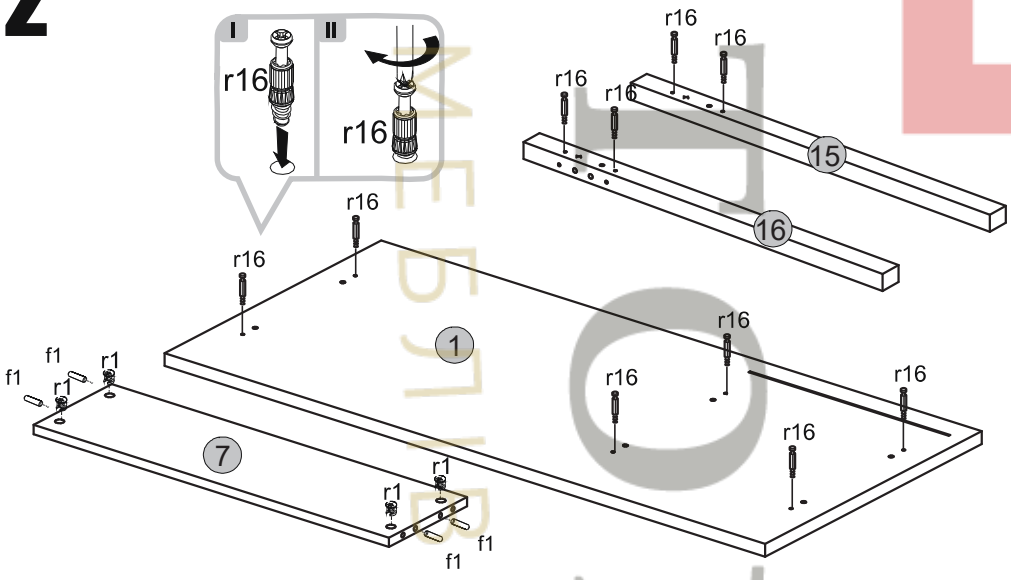

# Instalation manual

Marokko BIU\_1D1S

Element symbol	Dimensions				Code	Package
1	1200	554	22	1	BIU_1D1S_120.001	2/2
2	729	494	16/30	1	BIU_1D1S_120.002	1/2
3	729	494	16/30	1	BIU_1D1S_120.003	1/2
4	606	335	16	1	BIU_1D1S_120.004	2/2
5	340	490	16	1	BIU_1D1S_120.005	2/2
6	340	454	16	1	BIU_1D1S_120.006	2/2
7	200	710	16	1	BIU_1D1S_120.007	2/2
8	200	414	16/30	1	BIU_1D1S_120.008	2/2
9	704	114	16	1	BIU_1D1S_120.009	2/2
10	650	80	16	1	BIU_1D1S_120.010	2/2
11	400	80	16	1	BIU_1D1S_120.012	2/2
12	400	80	16	1	BIU_1D1S_120.013	2/2
13	668	402	3	1	BIU_1D1S_120.020	2/2
14	622	359	3	1	BIU_1D1S_120.021	2/2
15	729	40	30	1		1/2
16	729	40	30	1		1/2

1

3

2

4

**5****7****8****6**

9

10

11